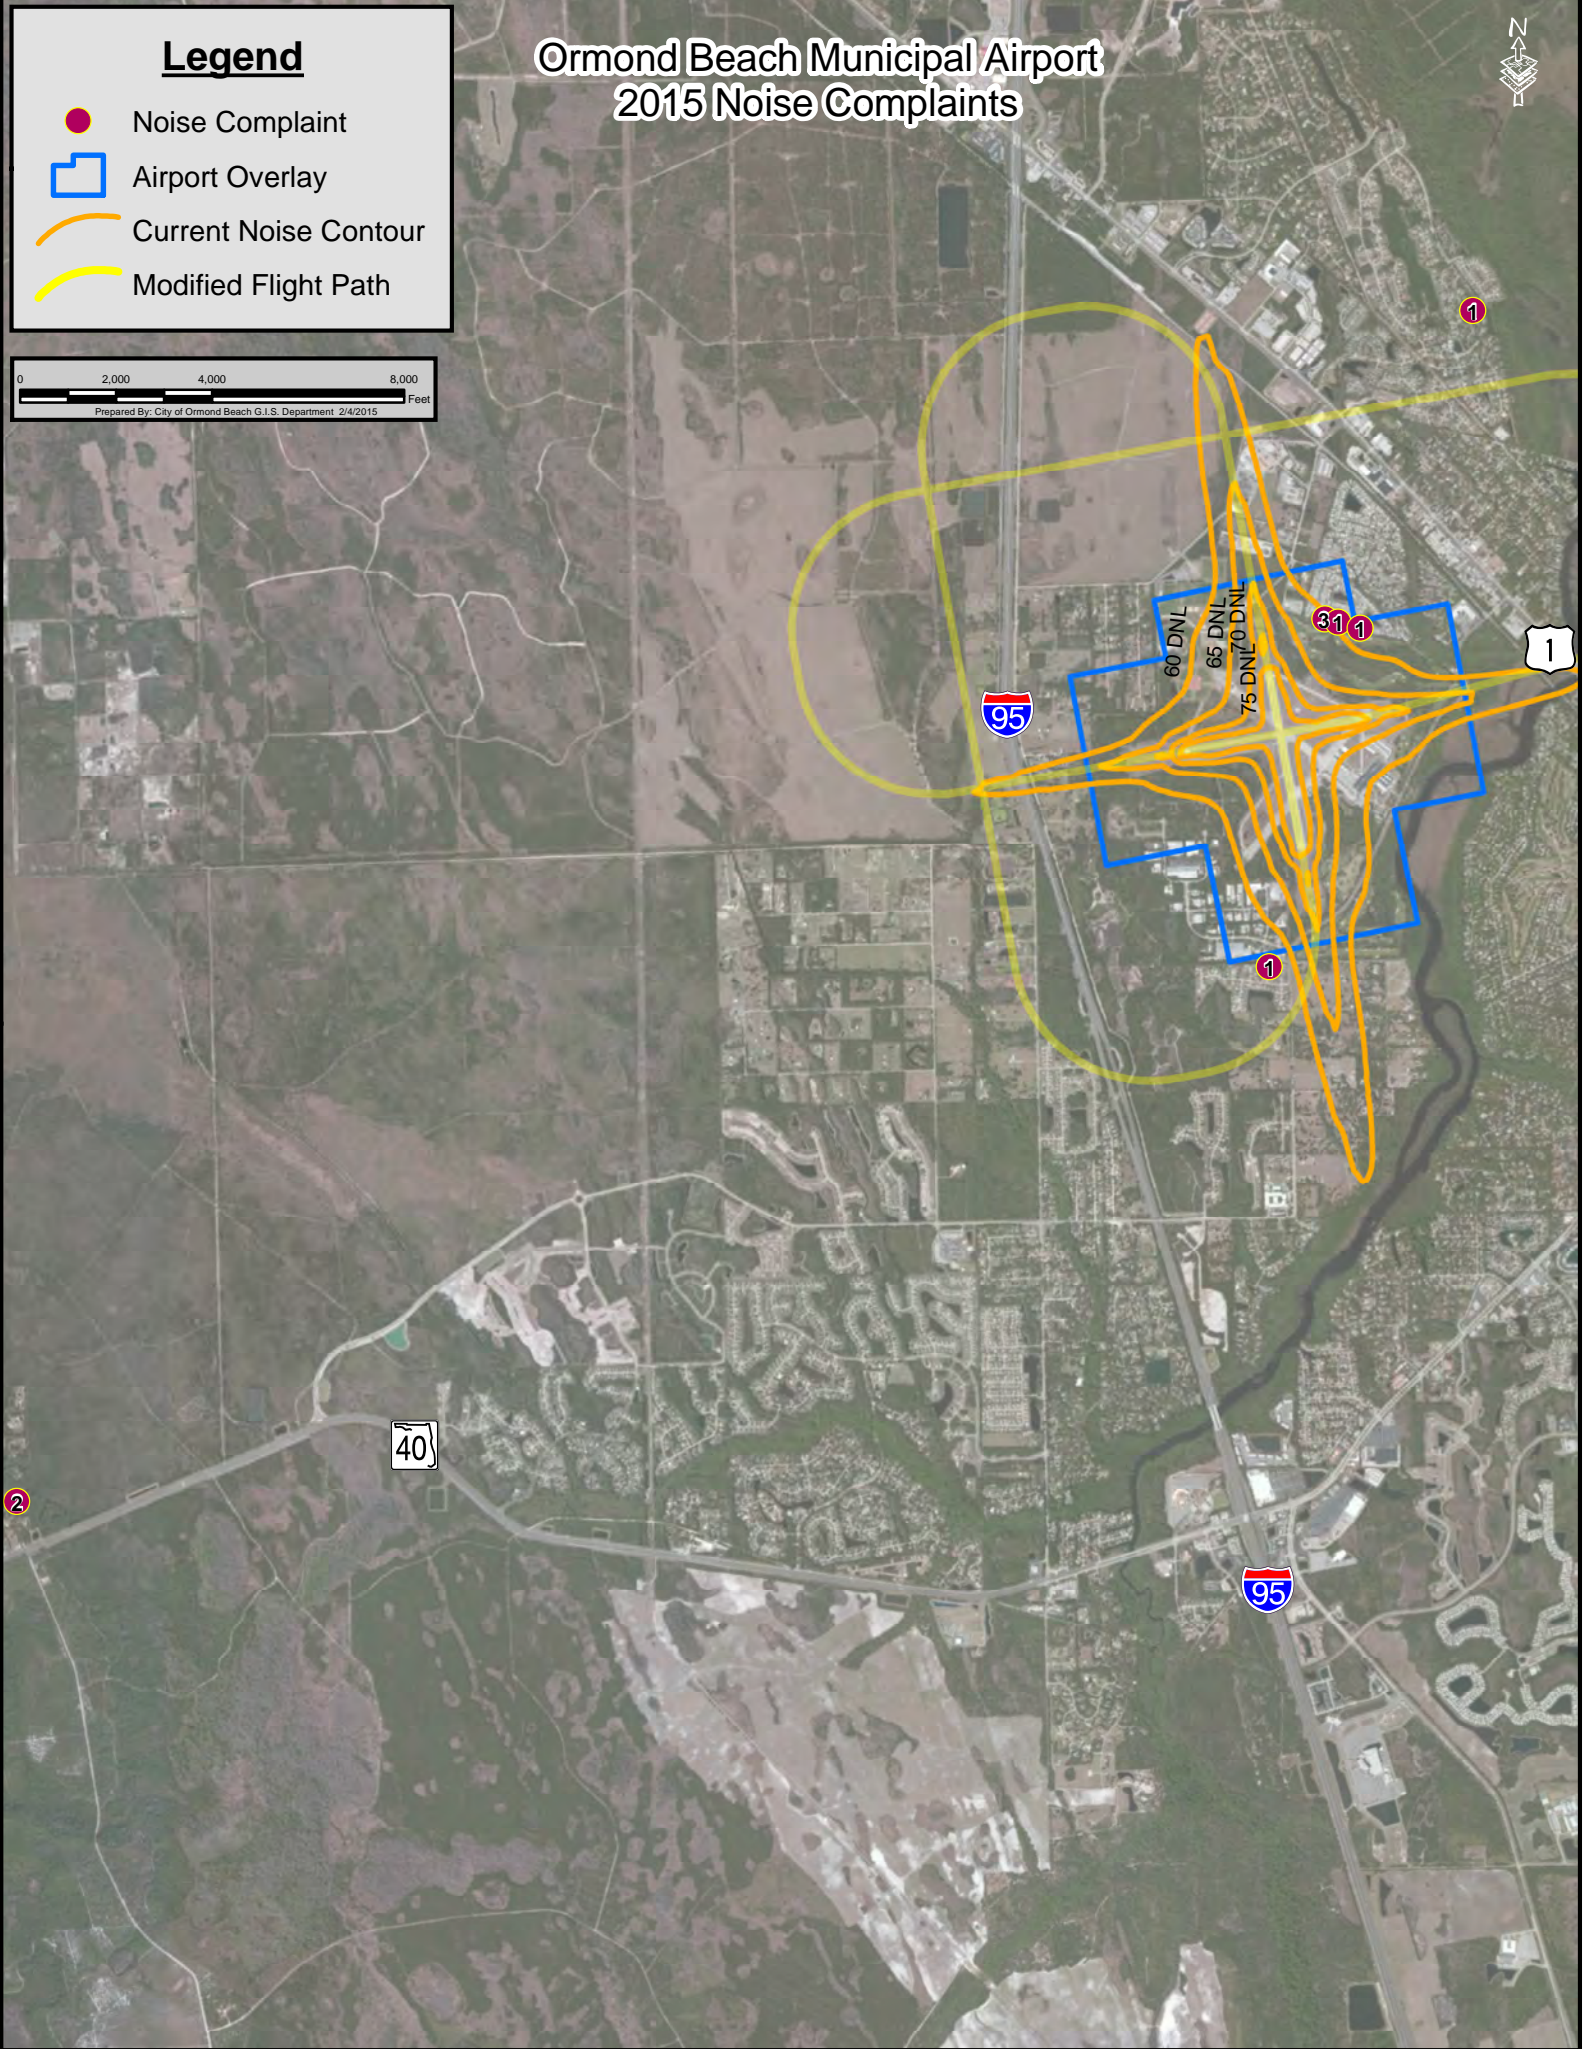

Legend

- Noise Complaint
- ▭ Airport Overlay
- Current Noise Contour
- Modified Flight Path

Ormond Beach Municipal Airport 2015 Noise Complaints

2

40

95

95

1

60 DNL
65 DNL
70 DNL
75 DNL

31
1

1

1