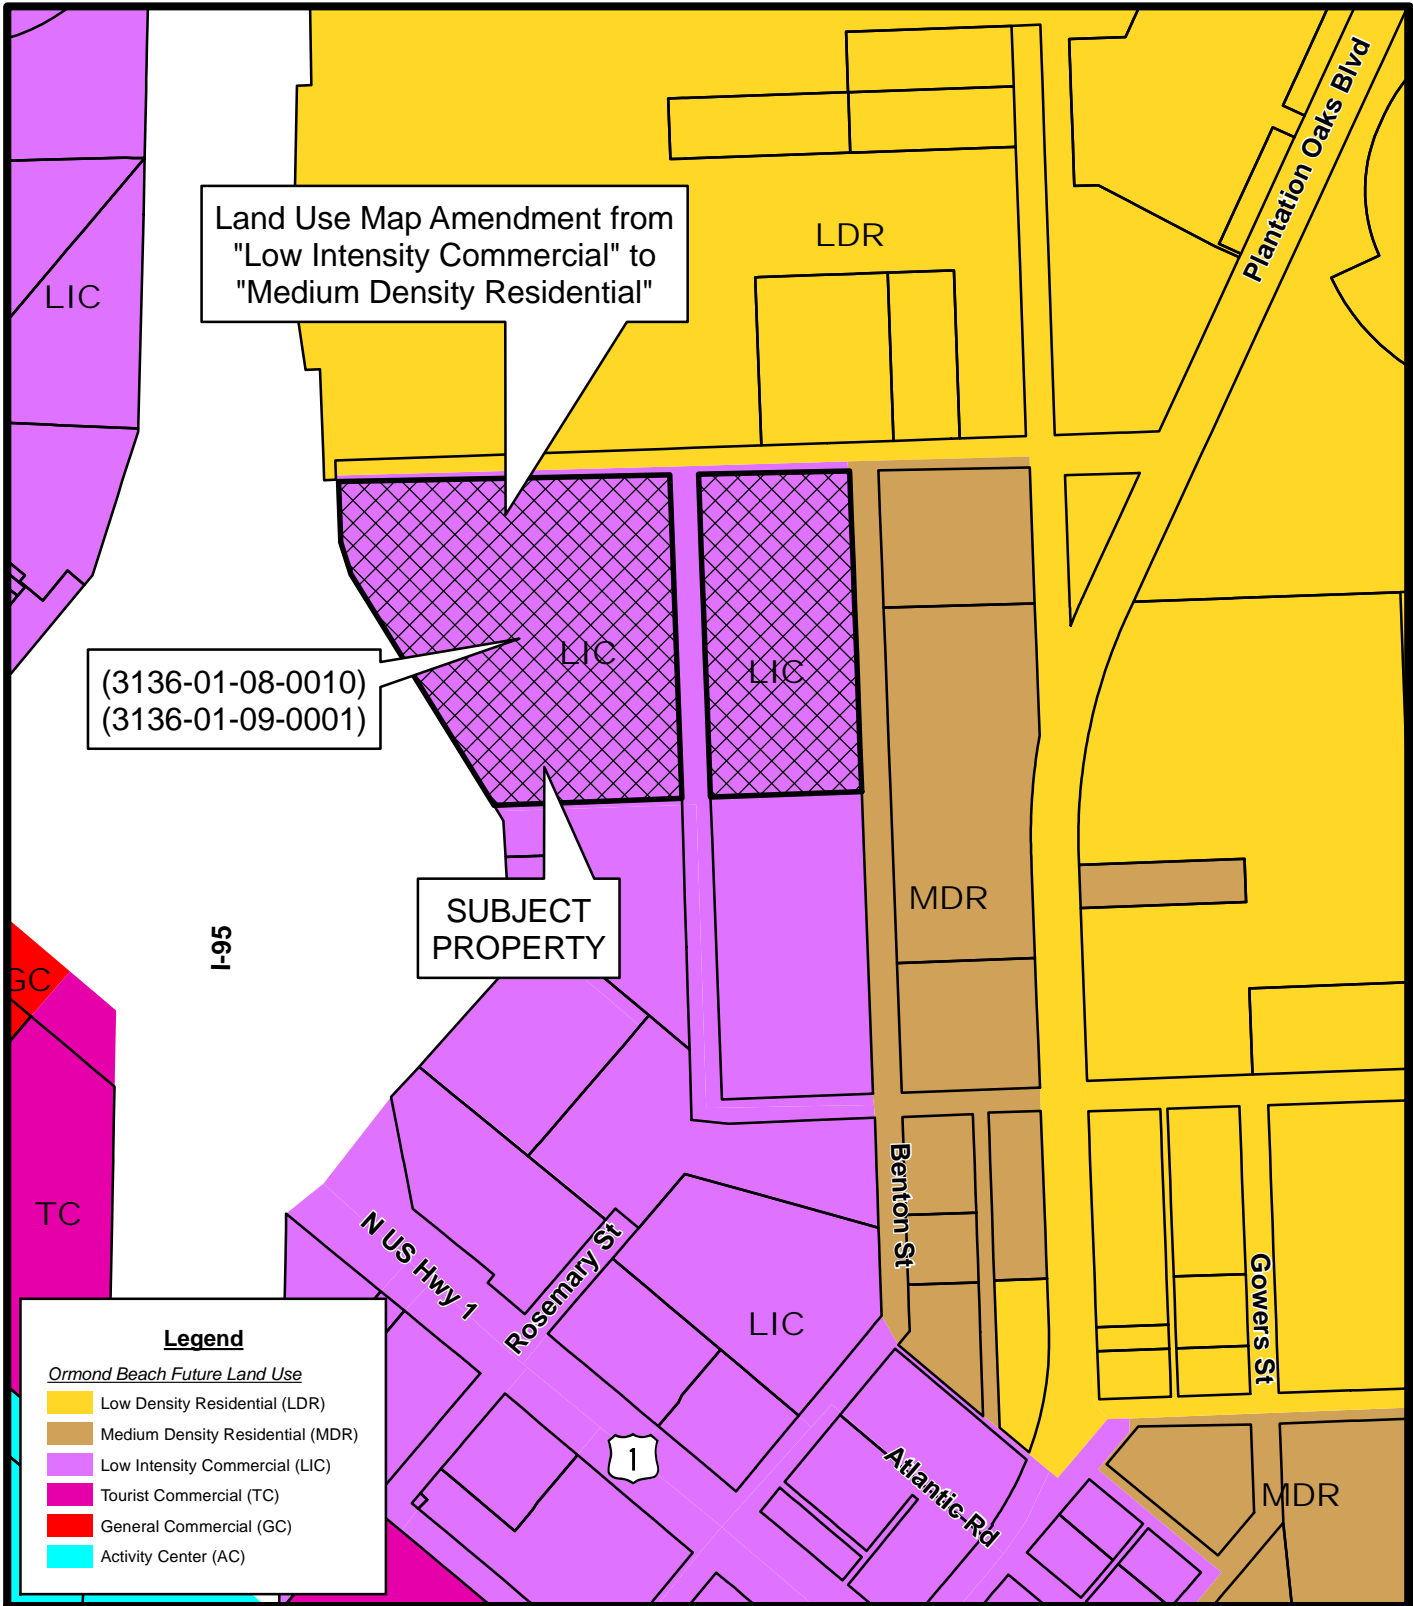

(3136-01-08-0010)  
(3136-01-09-0001)

SUBJECT  
PROPERTY

**RIDGEHAVEN WEST**  
**(3136-01-08-0010 AND 3136-01-09-0001)**  
**AERIAL MAP**

---

Prepared By: The City of Ormond Beach  
G.I.S. Department - November 9, 2022

**RIDGEHAVEN WEST**  
**(3136-01-08-0010 AND 3136-01-09-0001)**  
**LOCATION MAP**

---

Prepared By: The City of Ormond Beach  
 G.I.S. Department - November 9, 2022

**RIDGEHAVEN WEST**  
**(3136-01-08-0010 AND 3136-01-09-0001)**  
**FUTURE LAND USE MAP**