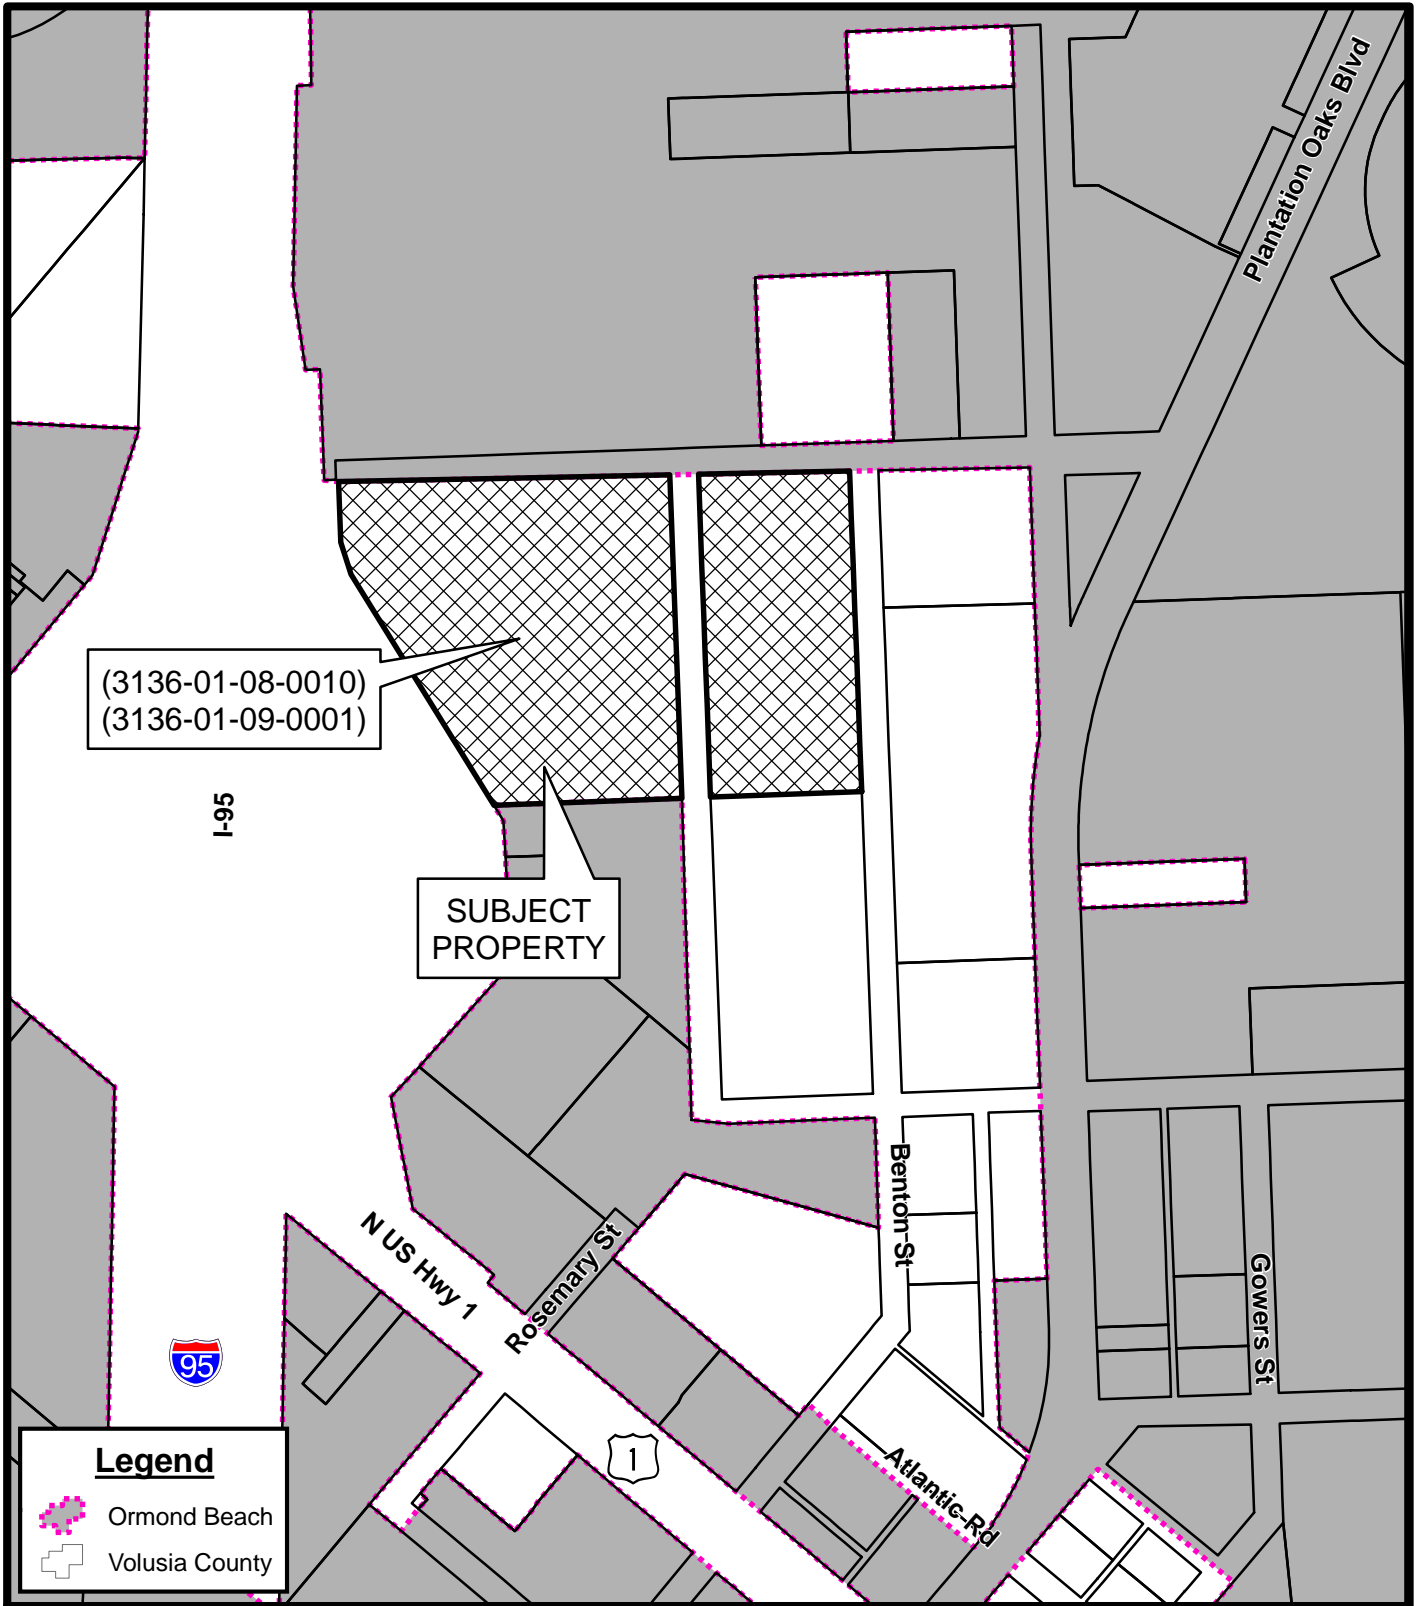

(3136-01-08-0010)  
(3136-01-09-0001)

SUBJECT  
PROPERTY

**RIDGEHAVEN WEST**  
**(3136-01-08-0010 AND 3136-01-09-0001)**  
**AERIAL MAP**

---

Prepared By: The City of Ormond Beach  
G.I.S. Department - November 9, 2022

**RIDGEHAVEN WEST**  
**(3136-01-08-0010 AND 3136-01-09-0001)**  
**LOCATION MAP**

---

Prepared By: The City of Ormond Beach  
 G.I.S. Department - November 9, 2022

**RIDGEHAVEN WEST**  
**(3136-01-08-0010 AND 3136-01-09-0001)**  
**FUTURE LAND USE MAP**