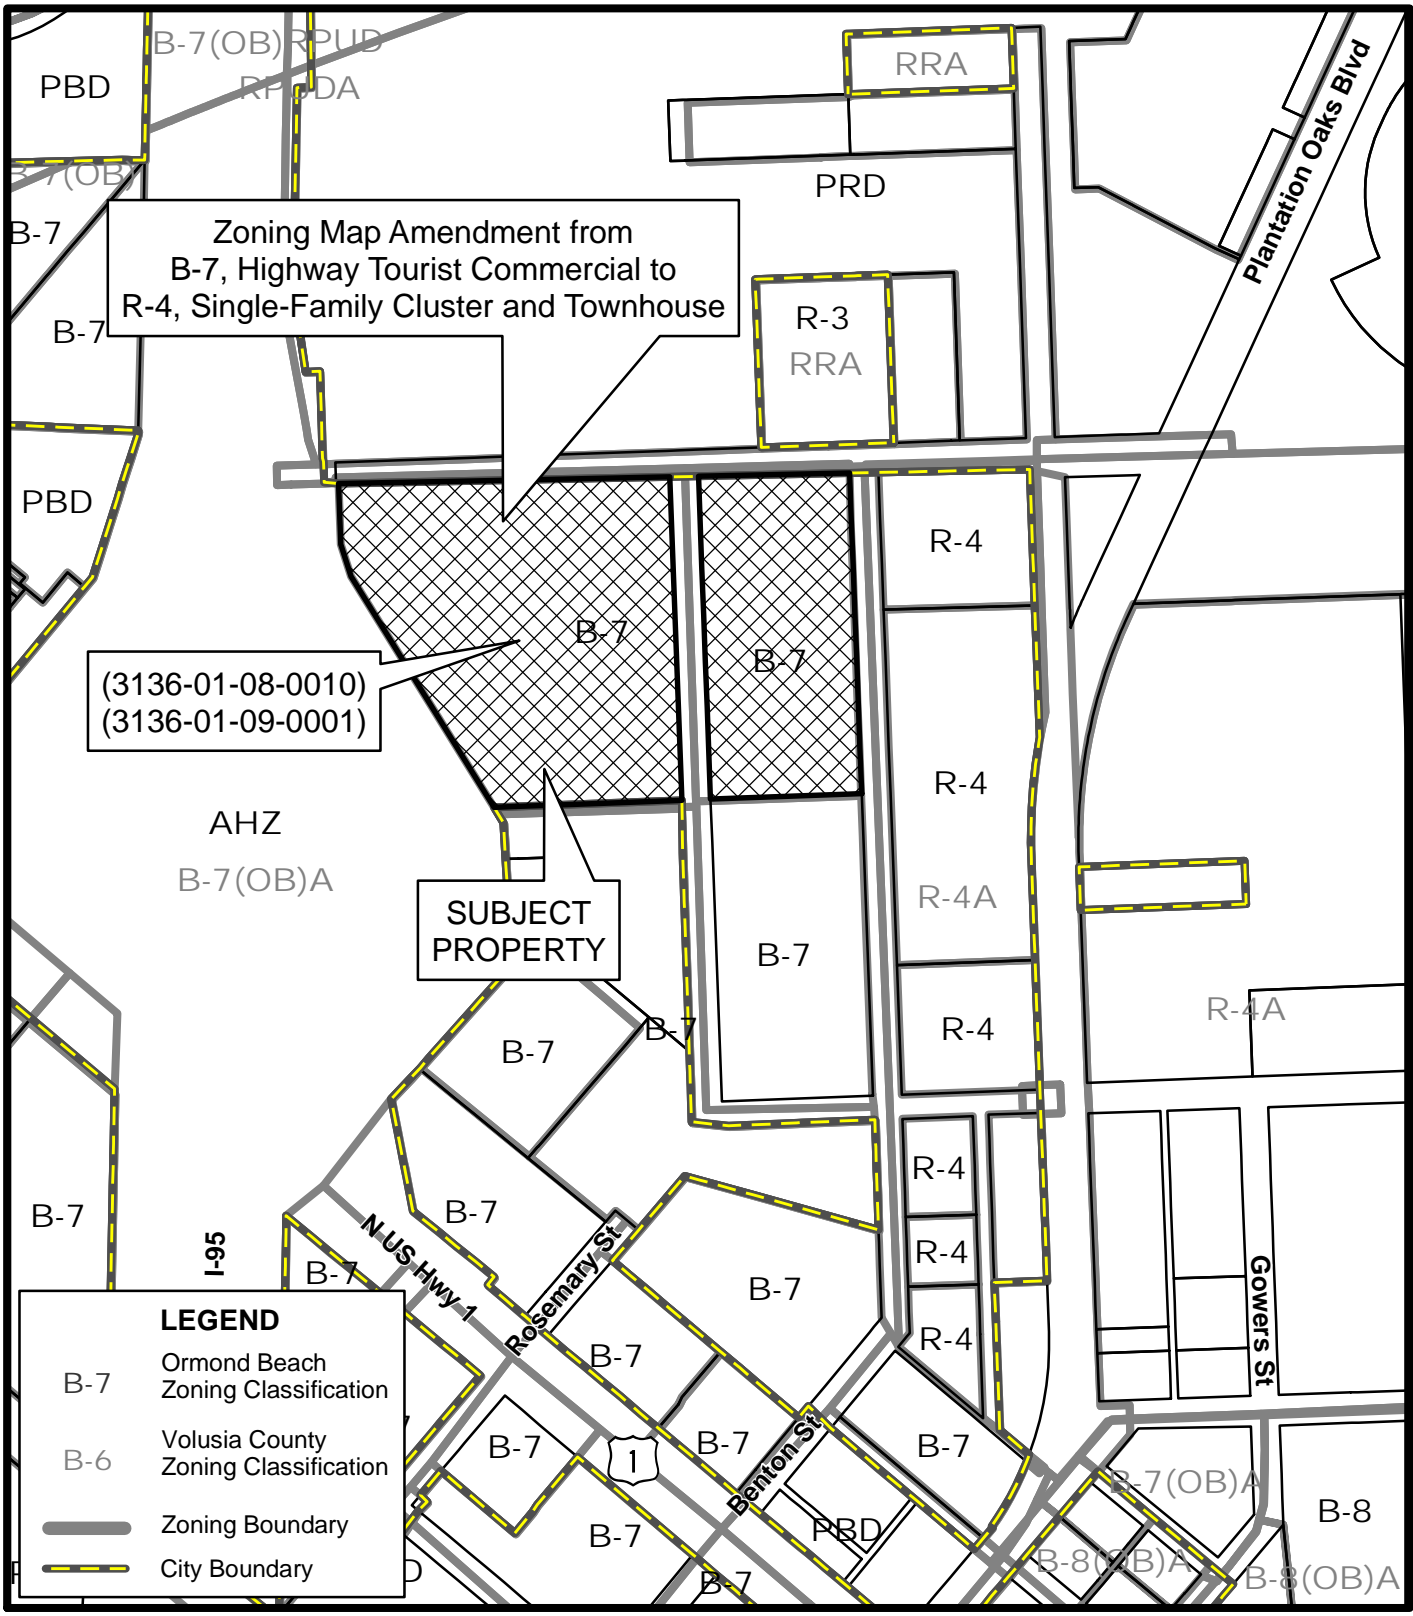

(3136-01-08-0010)  
(3136-01-09-0001)

SUBJECT  
PROPERTY

**RIDGEHAVEN WEST**  
**(3136-01-08-0010 AND 3136-01-09-0001)**  
**AERIAL MAP**

---

Prepared By: The City of Ormond Beach  
G.I.S. Department - November 9, 2022

**RIDGEHAVEN WEST**  
**(3136-01-08-0010 AND 3136-01-09-0001)**  
**LOCATION MAP**

---

Prepared By: The City of Ormond Beach  
 G.I.S. Department - November 9, 2022

**RIDGEHAVEN WEST**  
**(3136-01-08-0010 AND 3136-01-09-0001)**  
**FUTURE LAND USE MAP**

---

Prepared By: The City of Ormond Beach  
 G.I.S. Department - November 9, 2022

**RIDGEHAVEN WEST**  
**(3136-01-08-0010 AND 3136-01-09-0001)**  
**ZONING MAP**

---

Prepared By: The City of Ormond Beach  
 G.I.S. Department - November 9, 2022