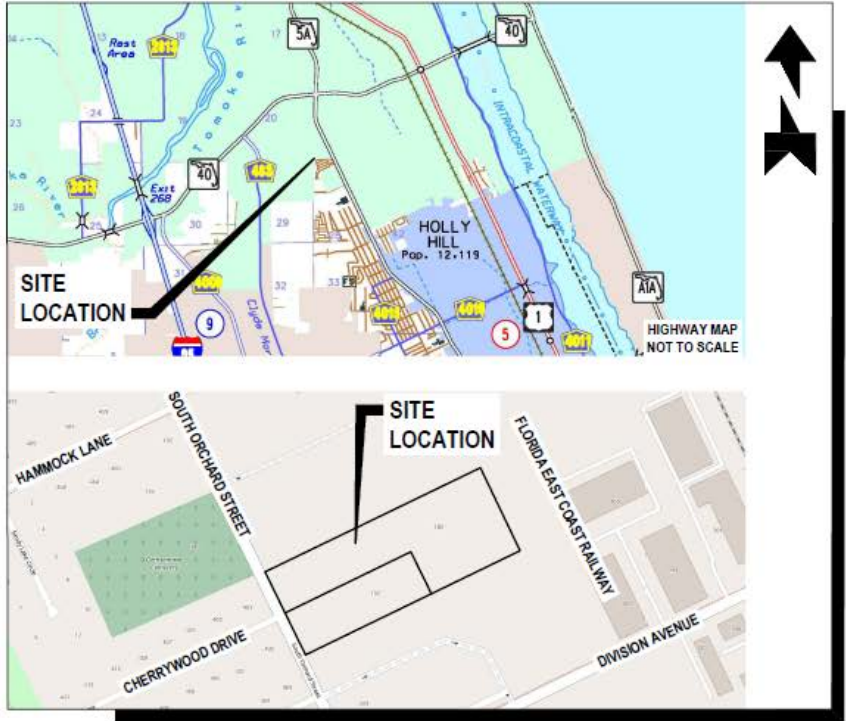

AERIAL MAP
 SCALE: 1" = 150'

LOCATION MAP
 SCALE: 1" = 300'