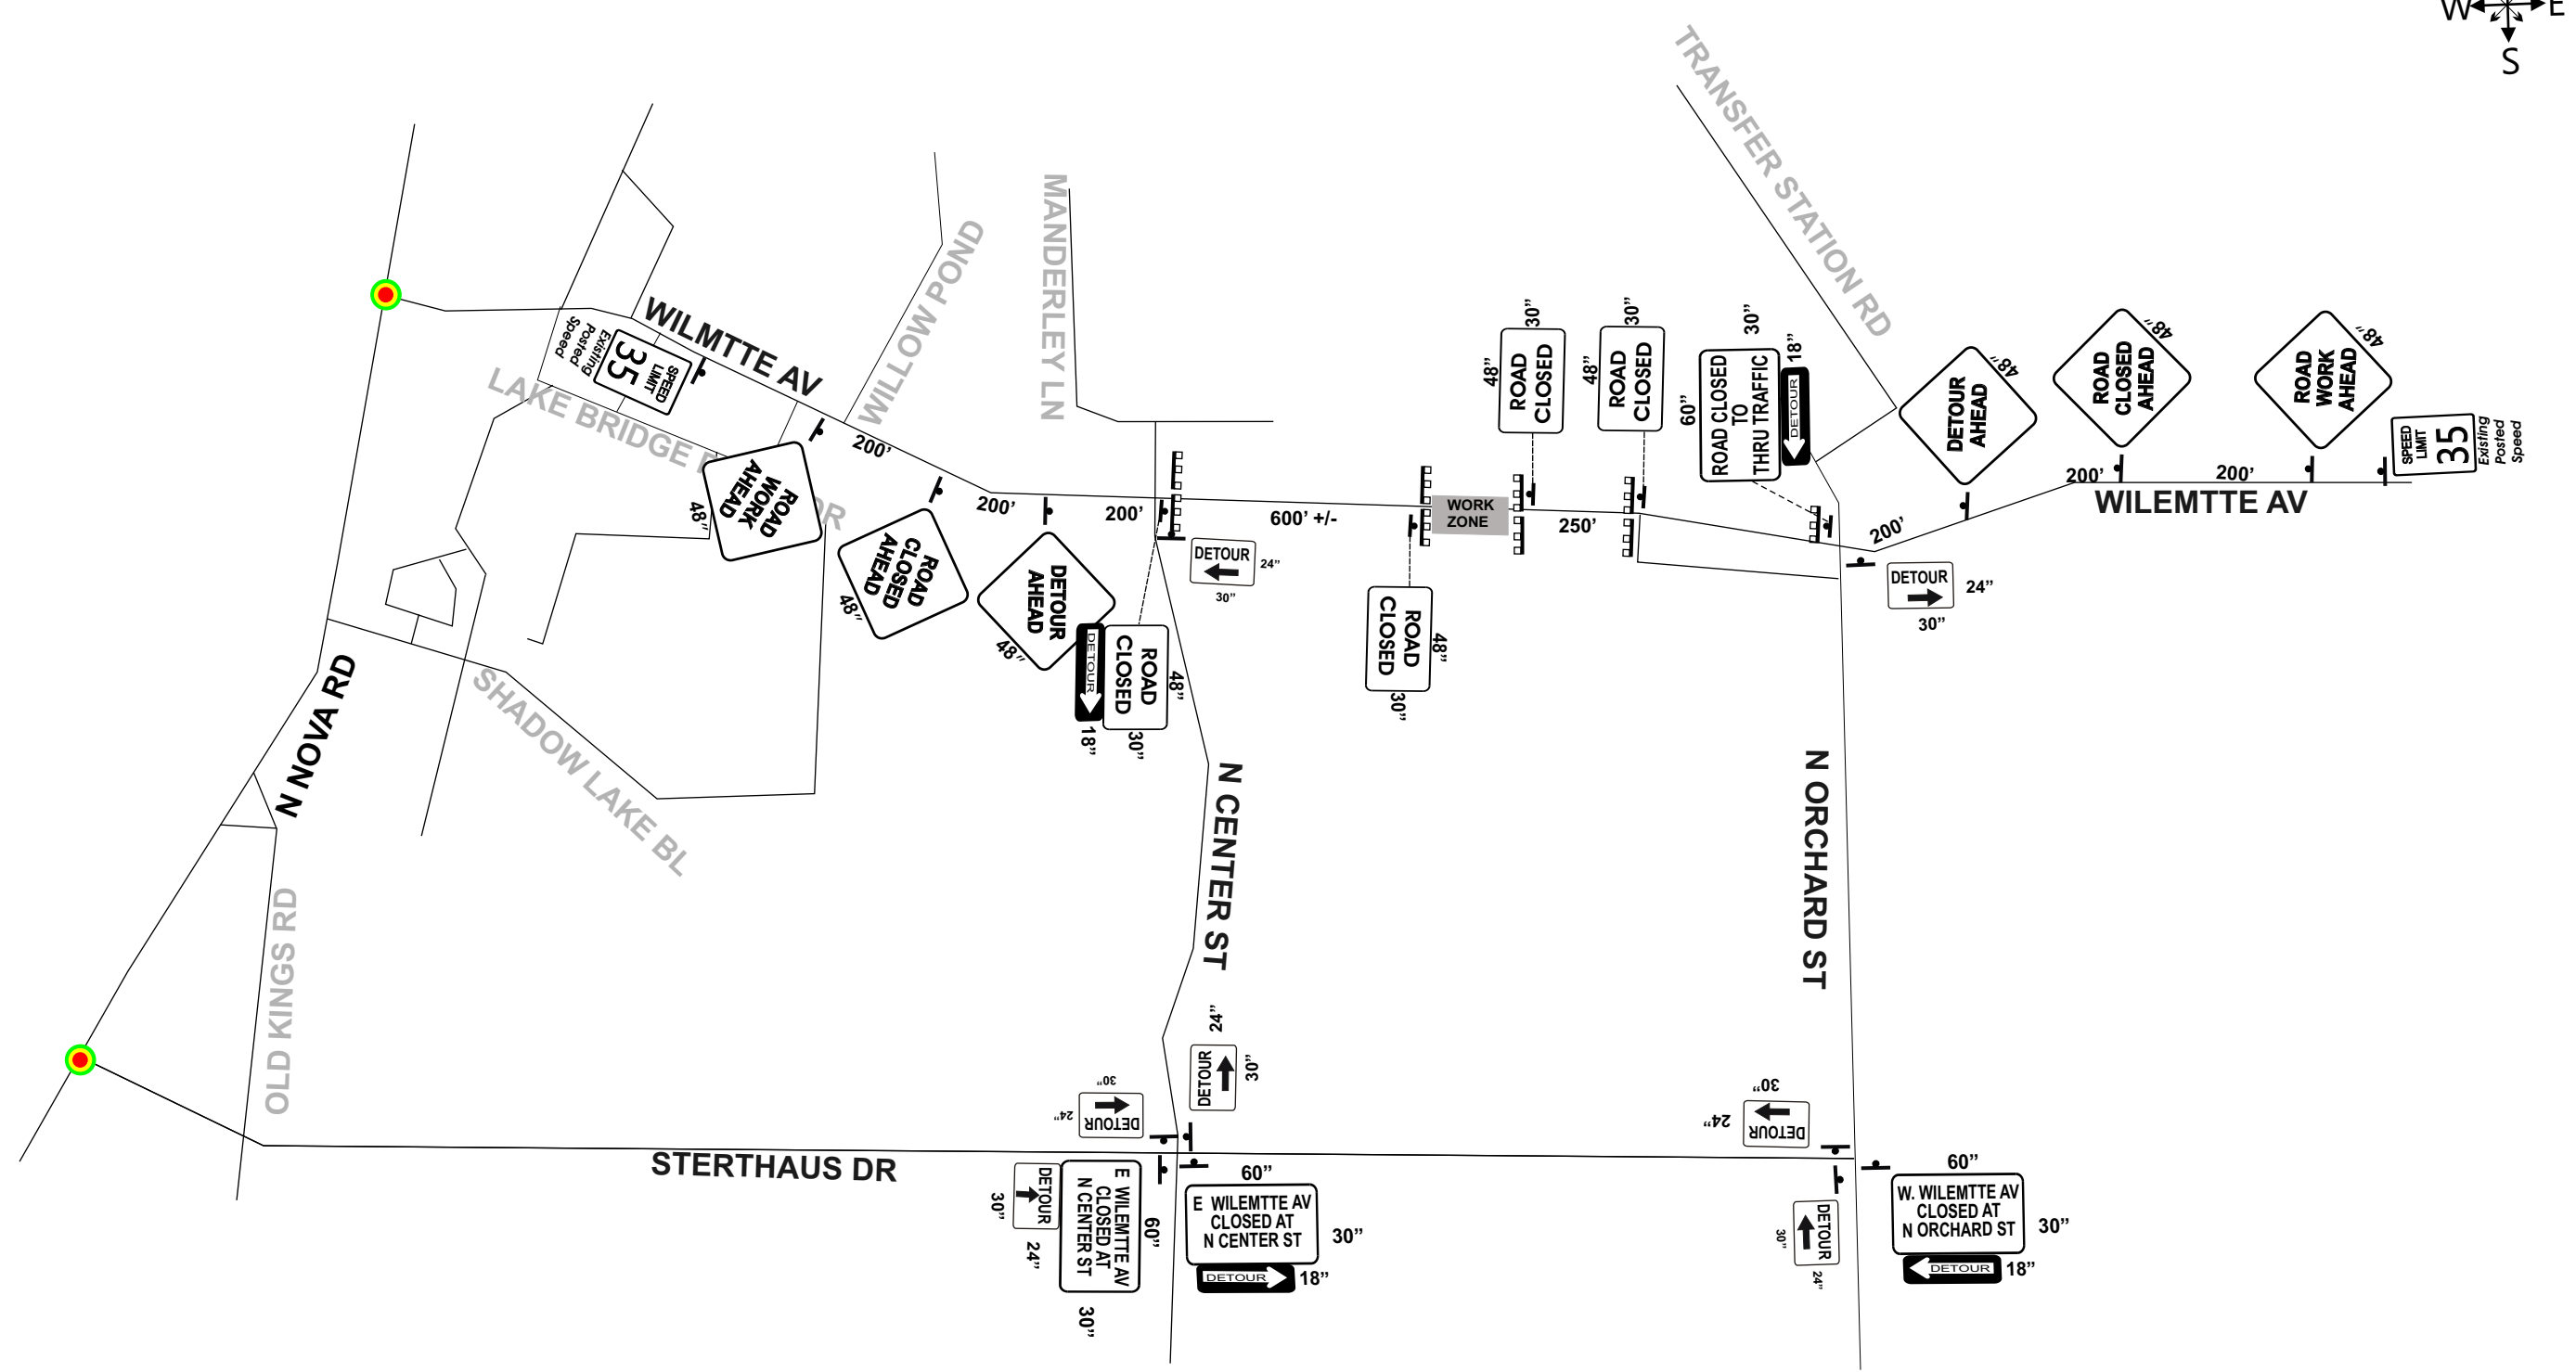

Notification of Street Closure

TO: All Agencies Concerned
FROM: City of Ormond Beach, Engineering Division
DATE: May 3rd, 2021

RE: Road Closure of Wilmette Ave between N Orchard St & N Center St

Beginning Wednesday, May 4, 2022 through Thursday, May 5, 2022, Wilmette Ave will be closed between N Orchard St & N Center St. This is to allow for Storm Water Improvements. During the road closure traffic will be detoured to Sterthaus Dr using N Center St & N Orchard St, please expect some minimal delays. Once work is complete the road will be opened and traffic will be permitted to resume.

LEGEND

-  = TYPE III BARRICADE
-  = SIGNS (POST MOUNTED SIGNS)
-  = WORK ZONE
-  = SIGNALIZED INTERSECTION

**ROAD CLOSURE
WILMETTE AV
ORMOND BEACH, FL**

ROAD CLOSURE	
PREPARED FOR:	Weber Construction
DATE:	05-03-22
SCALE:	NONE
SHEET #:	2 OF 3
DRAWN BY:	M. Sladewski - Better Barricades, Inc
APPROVED BY:	