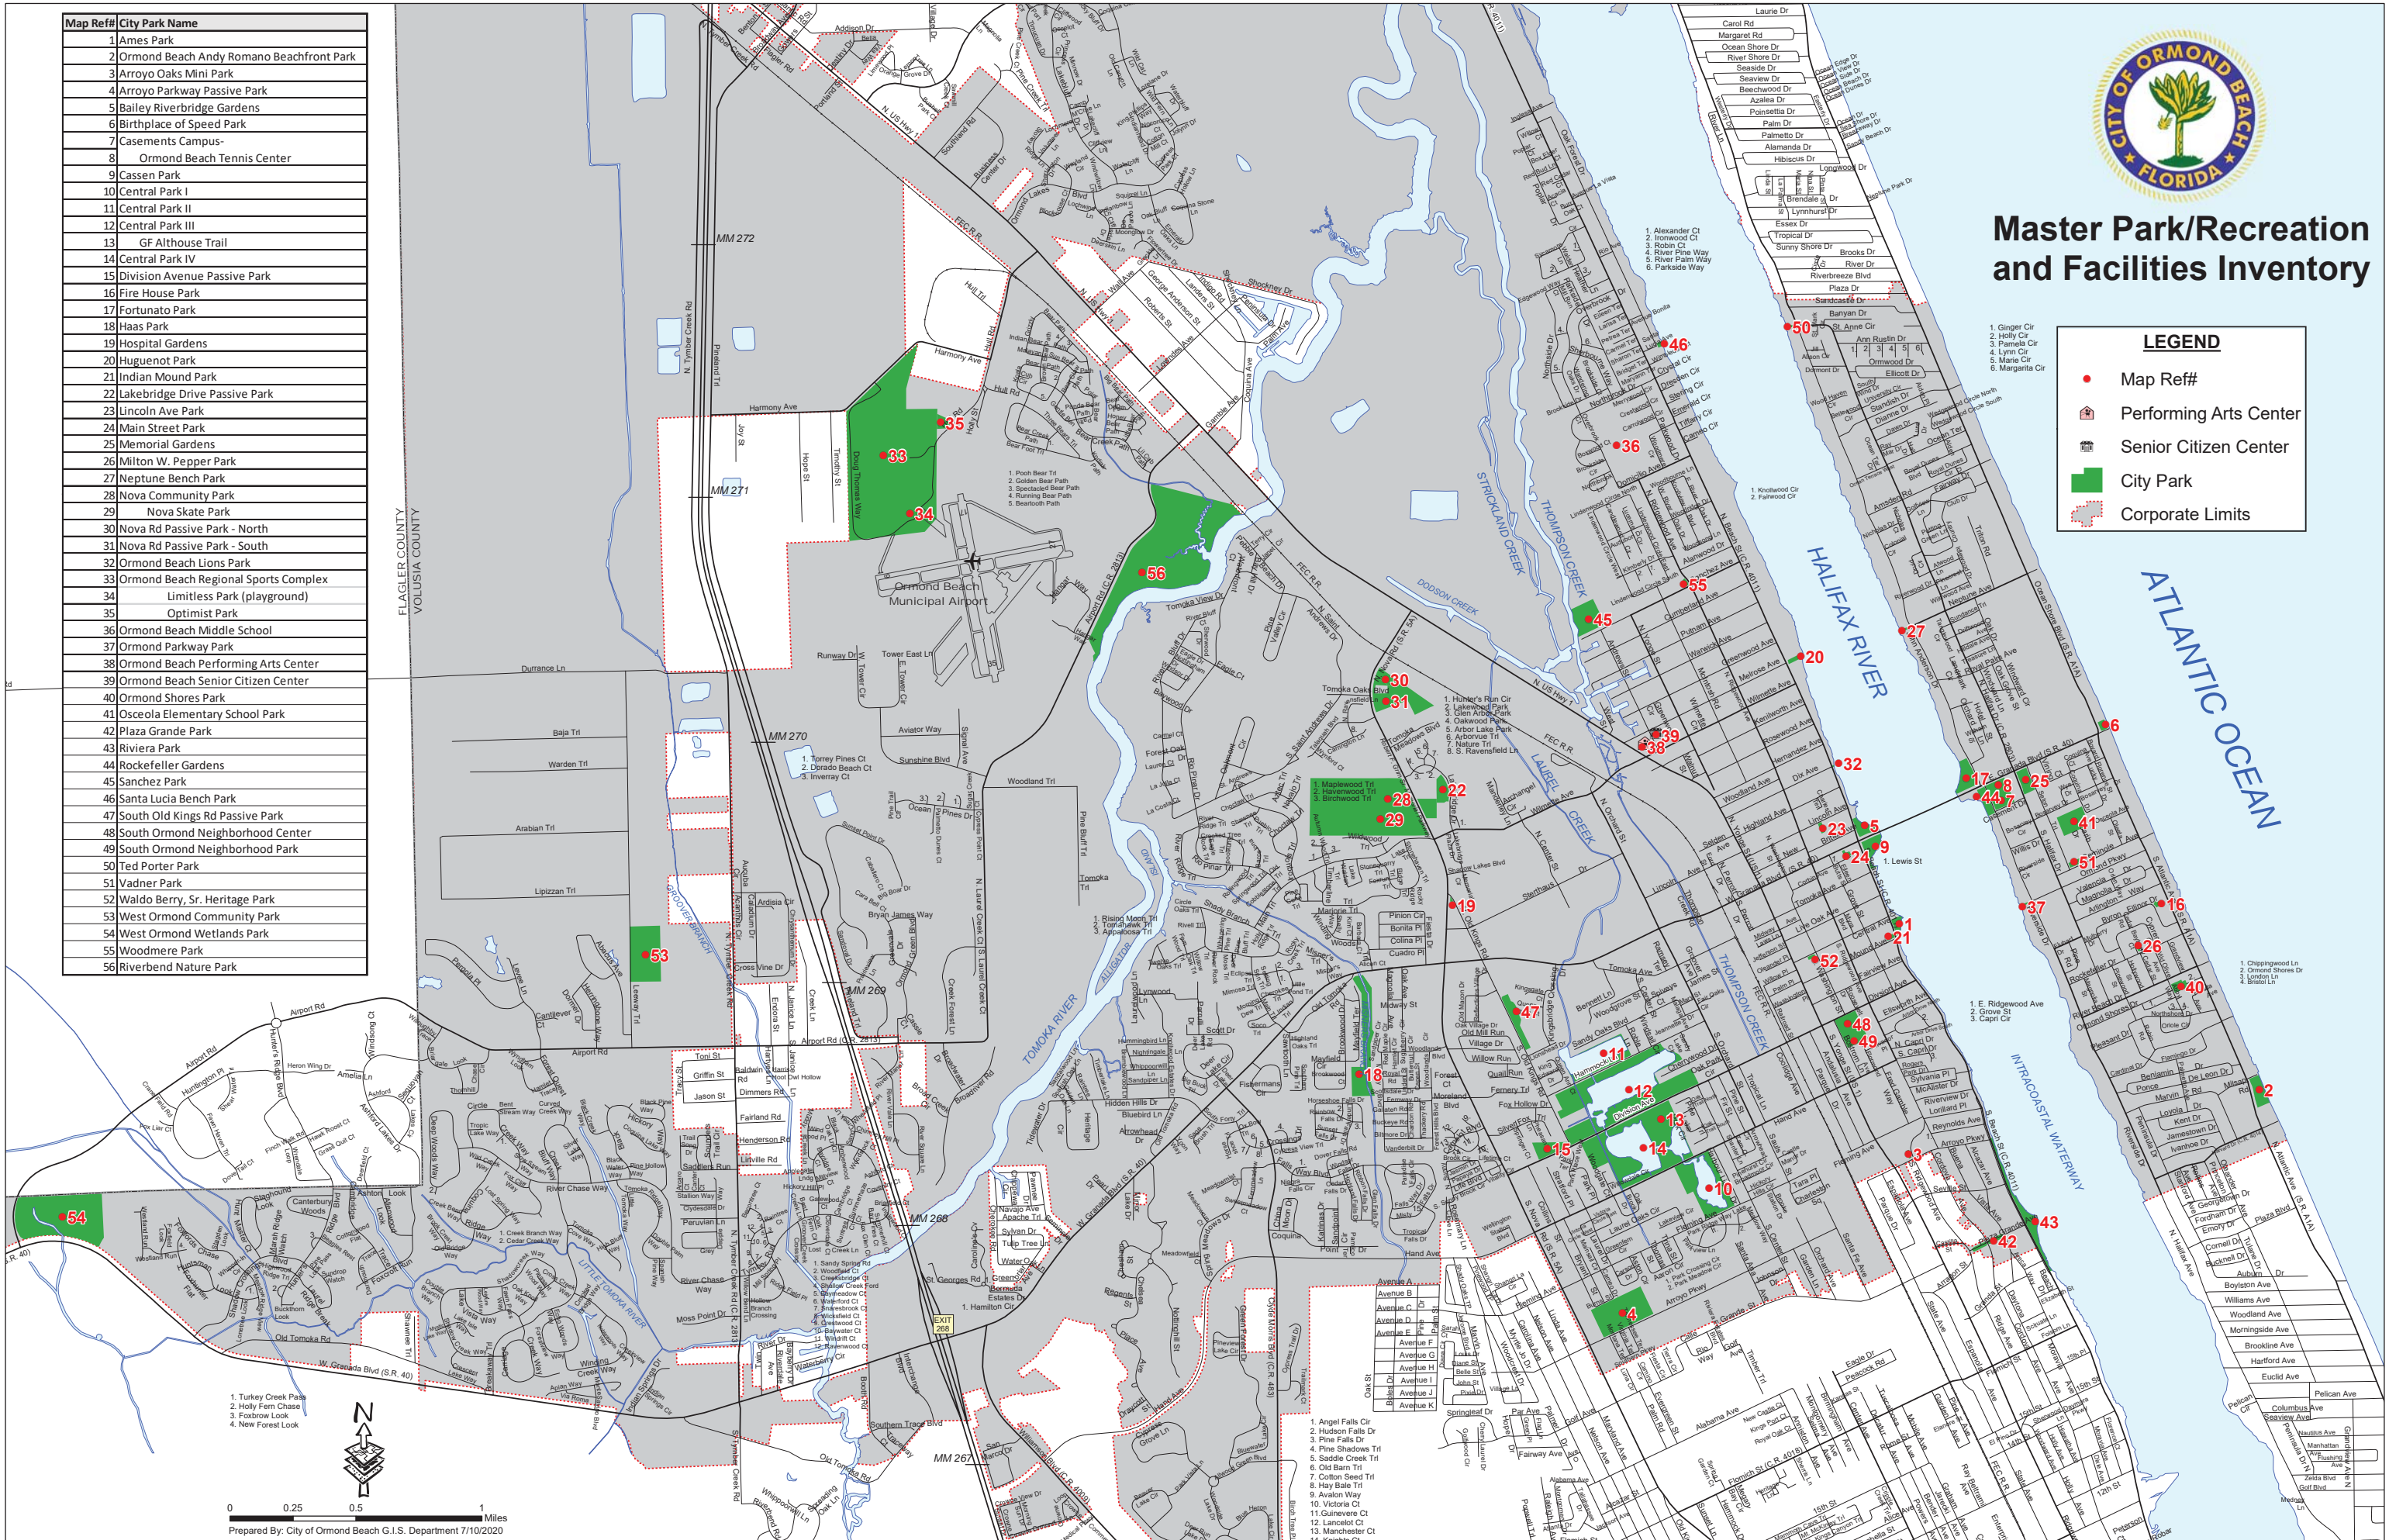

LEGEND

- Map Ref#
- 🎭 Performing Arts Center
- 👴 Senior Citizen Center
- 🌳 City Park
- 📐 Corporate Limits

1. Turkey Creek Pass
2. Holly Fern Chase
3. Foxbrow Look
4. New Forest Look

0 0.25 0.5 1 Miles
Prepared By: City of Ormond Beach G.I.S. Department 7/10/2020

- E. Ridgewood Ave
2. Grove St
3. Capri Ct