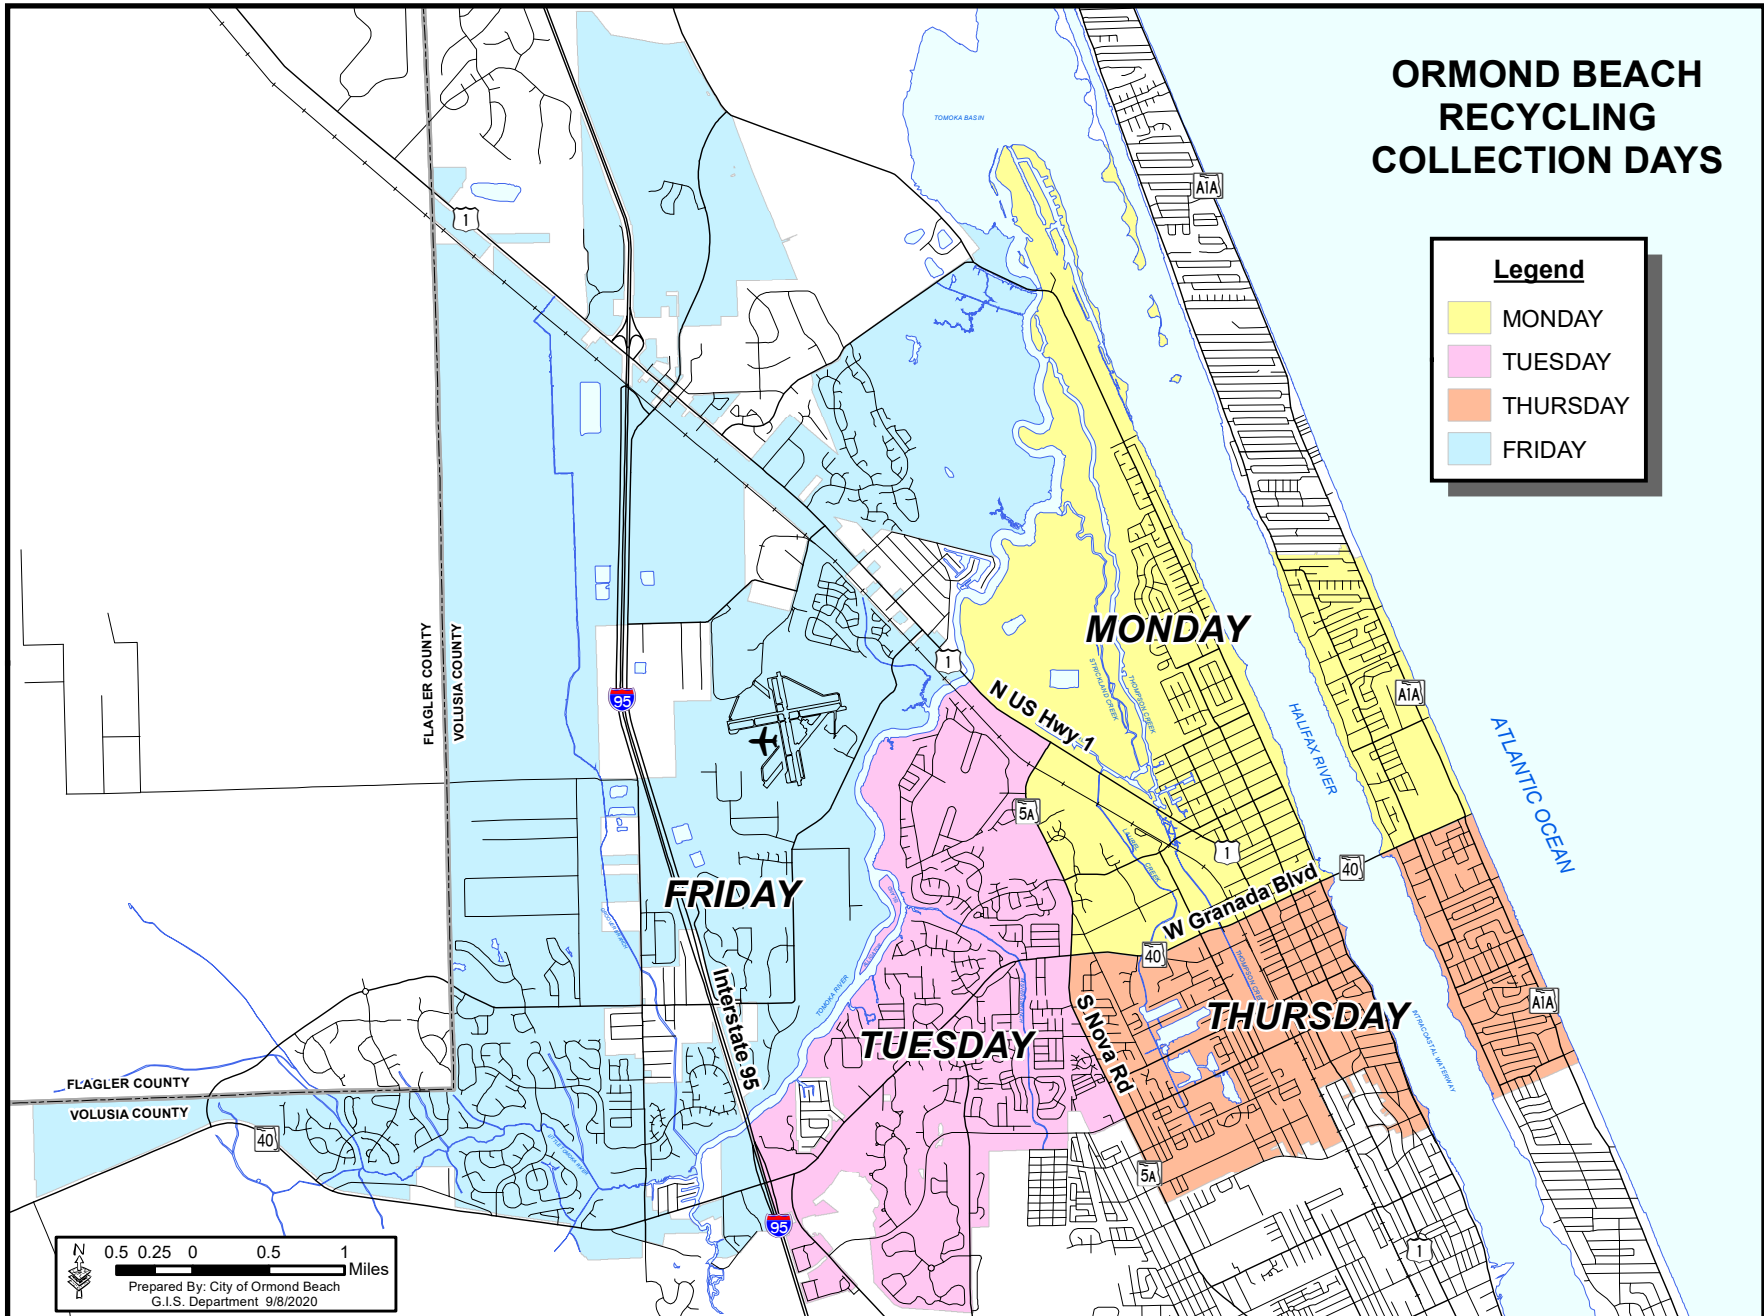

New Recycling Collection Schedule Map:

ORMOND BEACH RECYCLING COLLECTION DAYS

Legend

- MONDAY
- TUESDAY
- THURSDAY
- FRIDAY

N 0.5 0.25 0 0.5 1 Miles
Prepared By: City of Ormond Beach
G.I.S. Department 9/8/2020