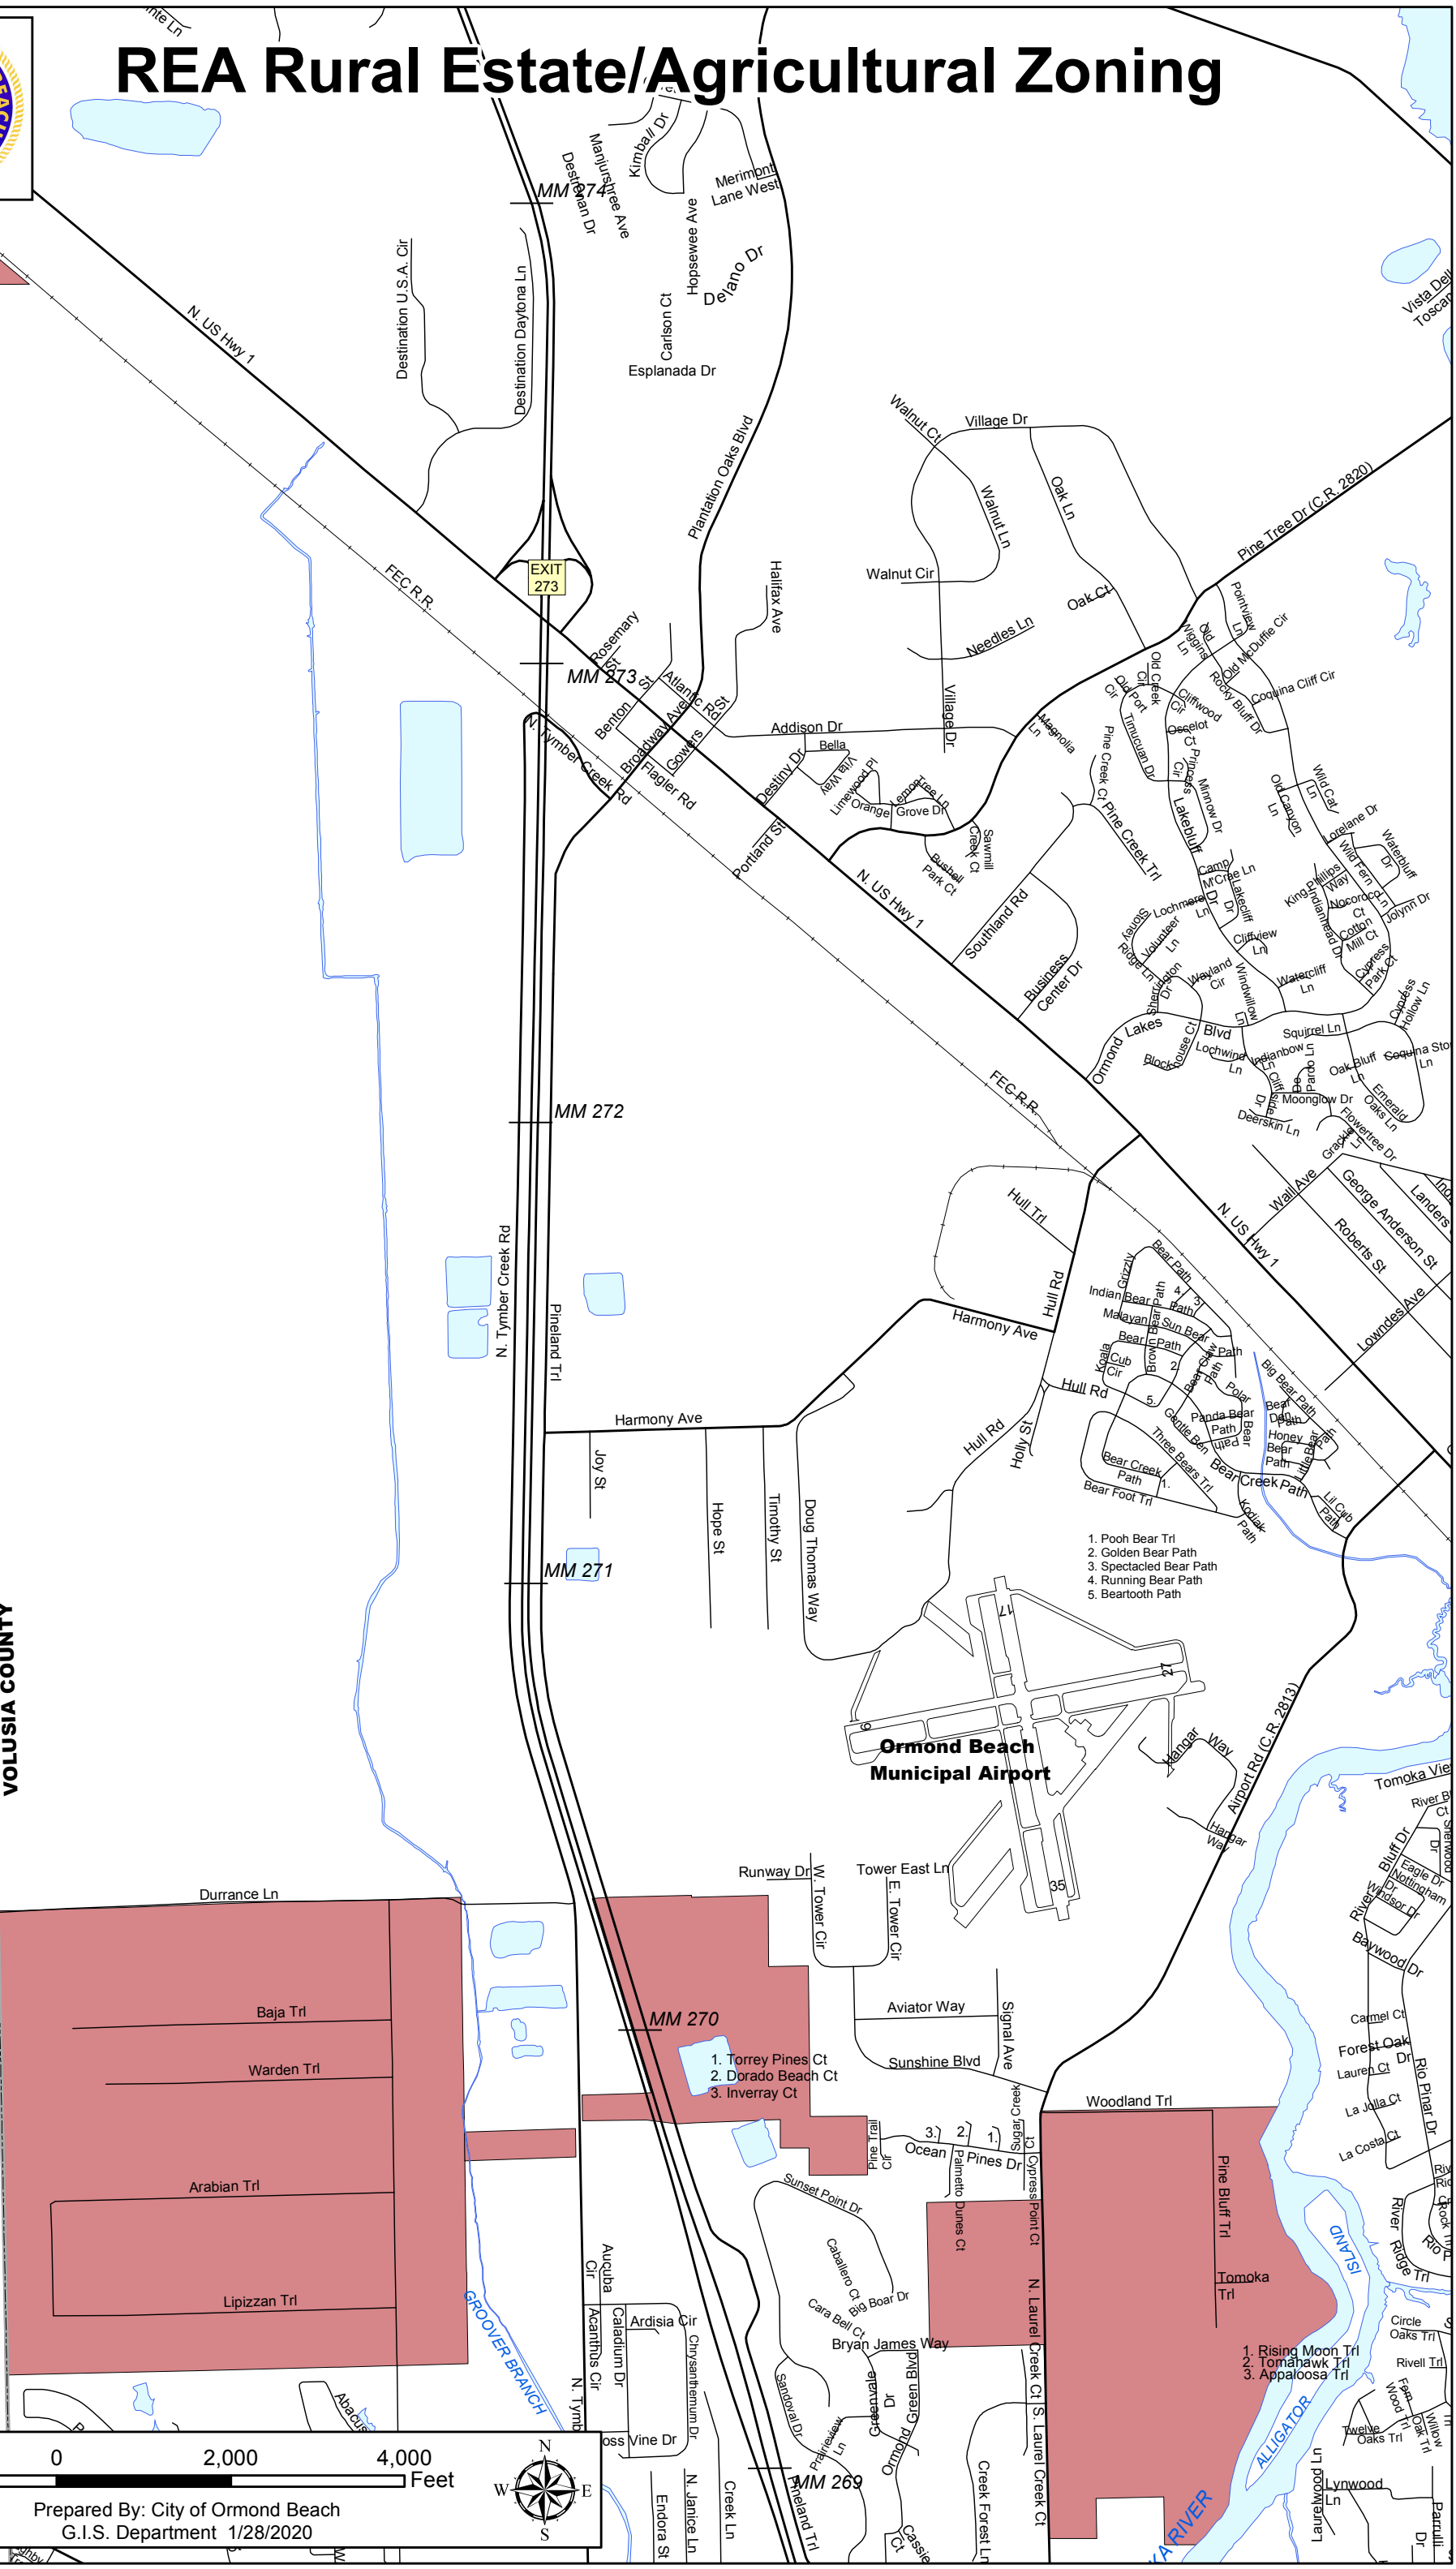

# REA Rural Estate/Agricultural Zoning

FLAGLER COUNTY  
VOLUSIA COUNTY

1. Pooh Bear Trl
2. Golden Bear Path
3. Spectacled Bear Path
4. Running Bear Path
5. Beartooth Path