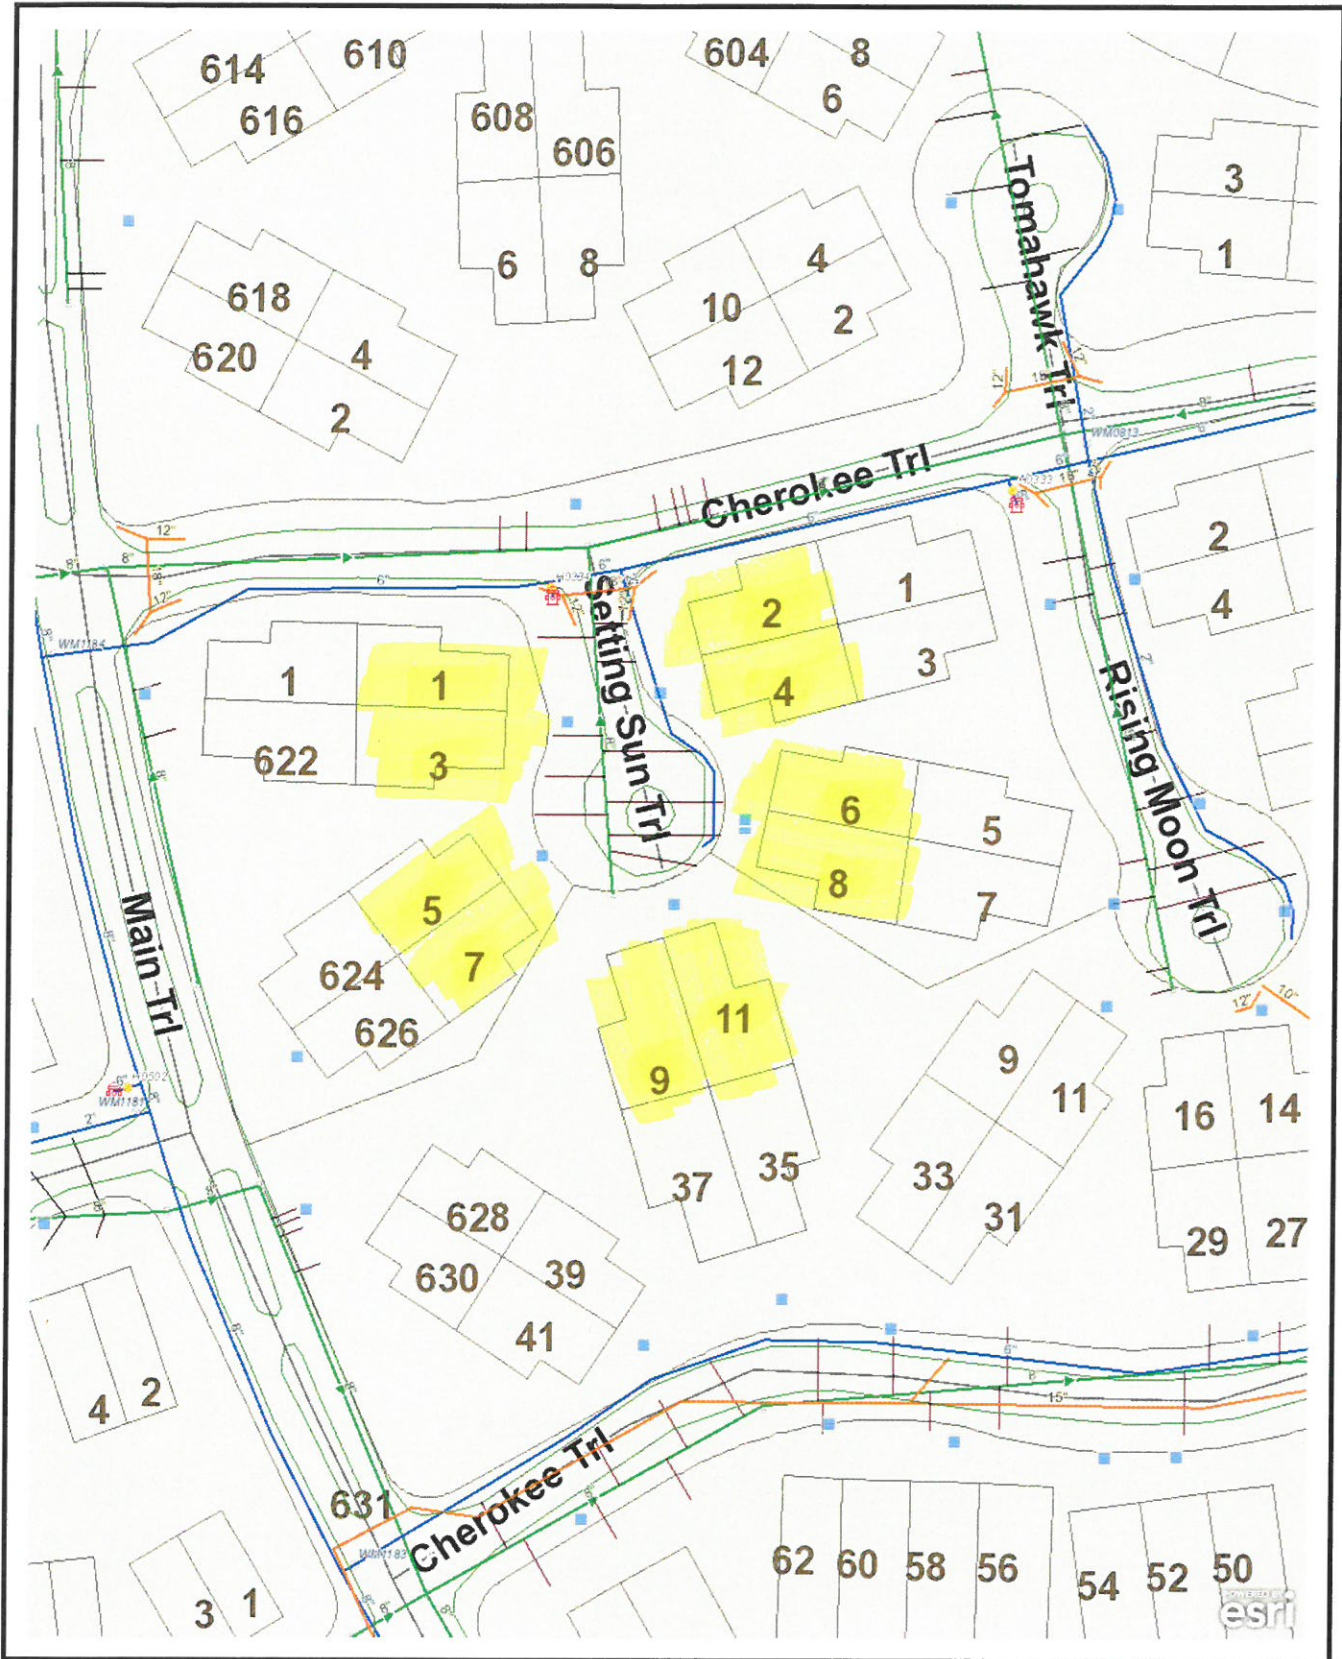

BW1061

LOCATION MAP
setting sun