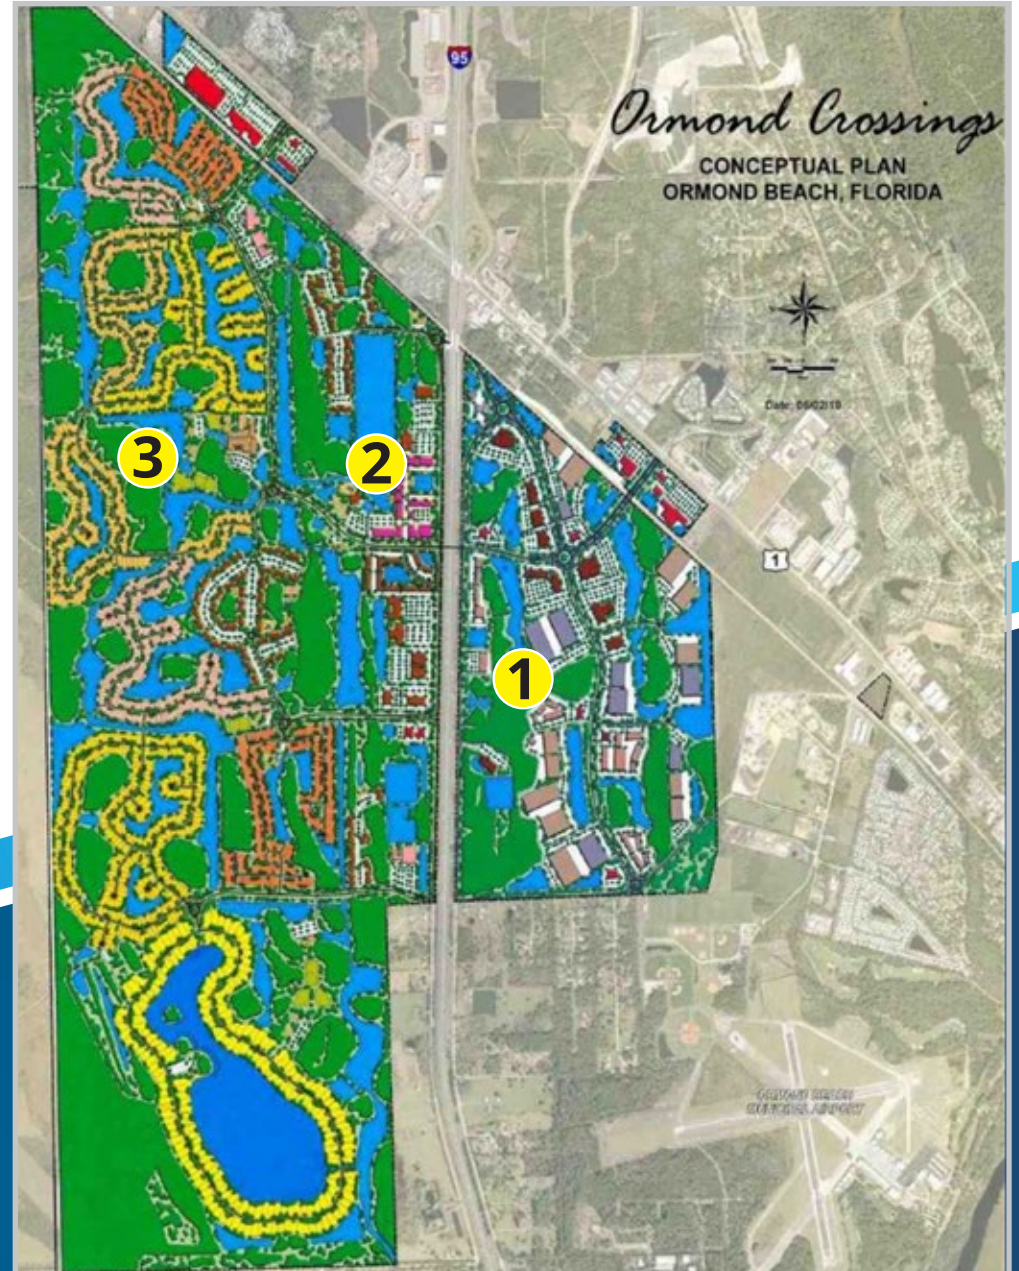

ORMOND CROSSINGS COMMERCE PARK

ORMOND BEACH, FLORIDA

Ormond Crossings is a proposed innovative live/work planned community, featuring a state-of-the-art business park, lifestyle town center, and a variety of residential neighborhoods.

The Ormond Beach Commerce Park is a key feature of the development, providing over 2 million square feet of office and industrial space with convenient access to I-95, Ormond Beach Municipal Airport, and strategically located to key metro areas in Central Florida. The land-uses that are allowed for Ormond Crossings include:

1. Business Park

- Office 695,000
- Flex 350,000
- Industrial 800,000
- Warehouse 560,000
- Retail 42,000

2. Town Center

- Office 205,000
- Retail 158,000
- Public 150,000

3. Residential

2,900 Units