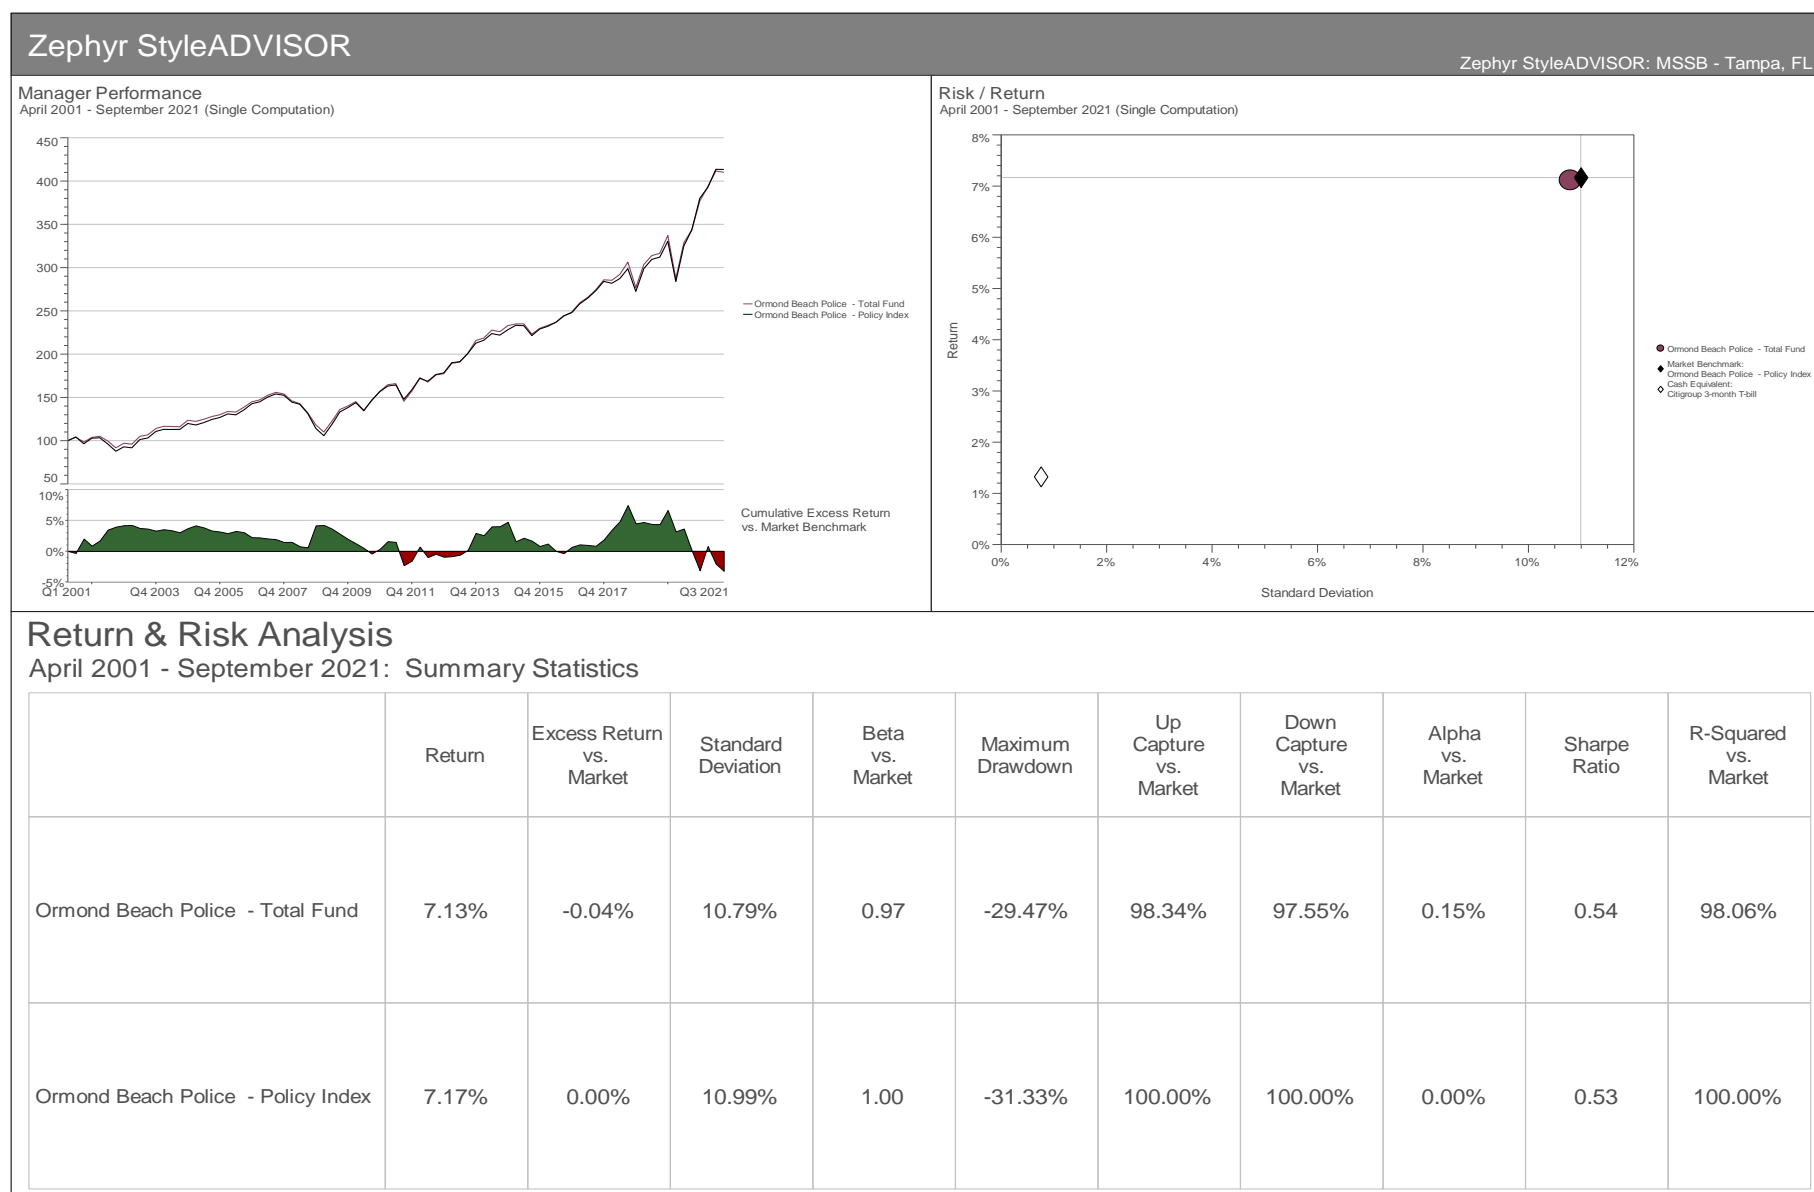

City of Ormond Beach Police Officers' Pension Plan

Risk / Return Analysis - Since Inception

as of September 30, 2021

The prices, quotes, or statistics contained herein have been obtained from sources believed to be reliable, however, its accuracy cannot be guaranteed. Past performance is not a guarantee of future results.