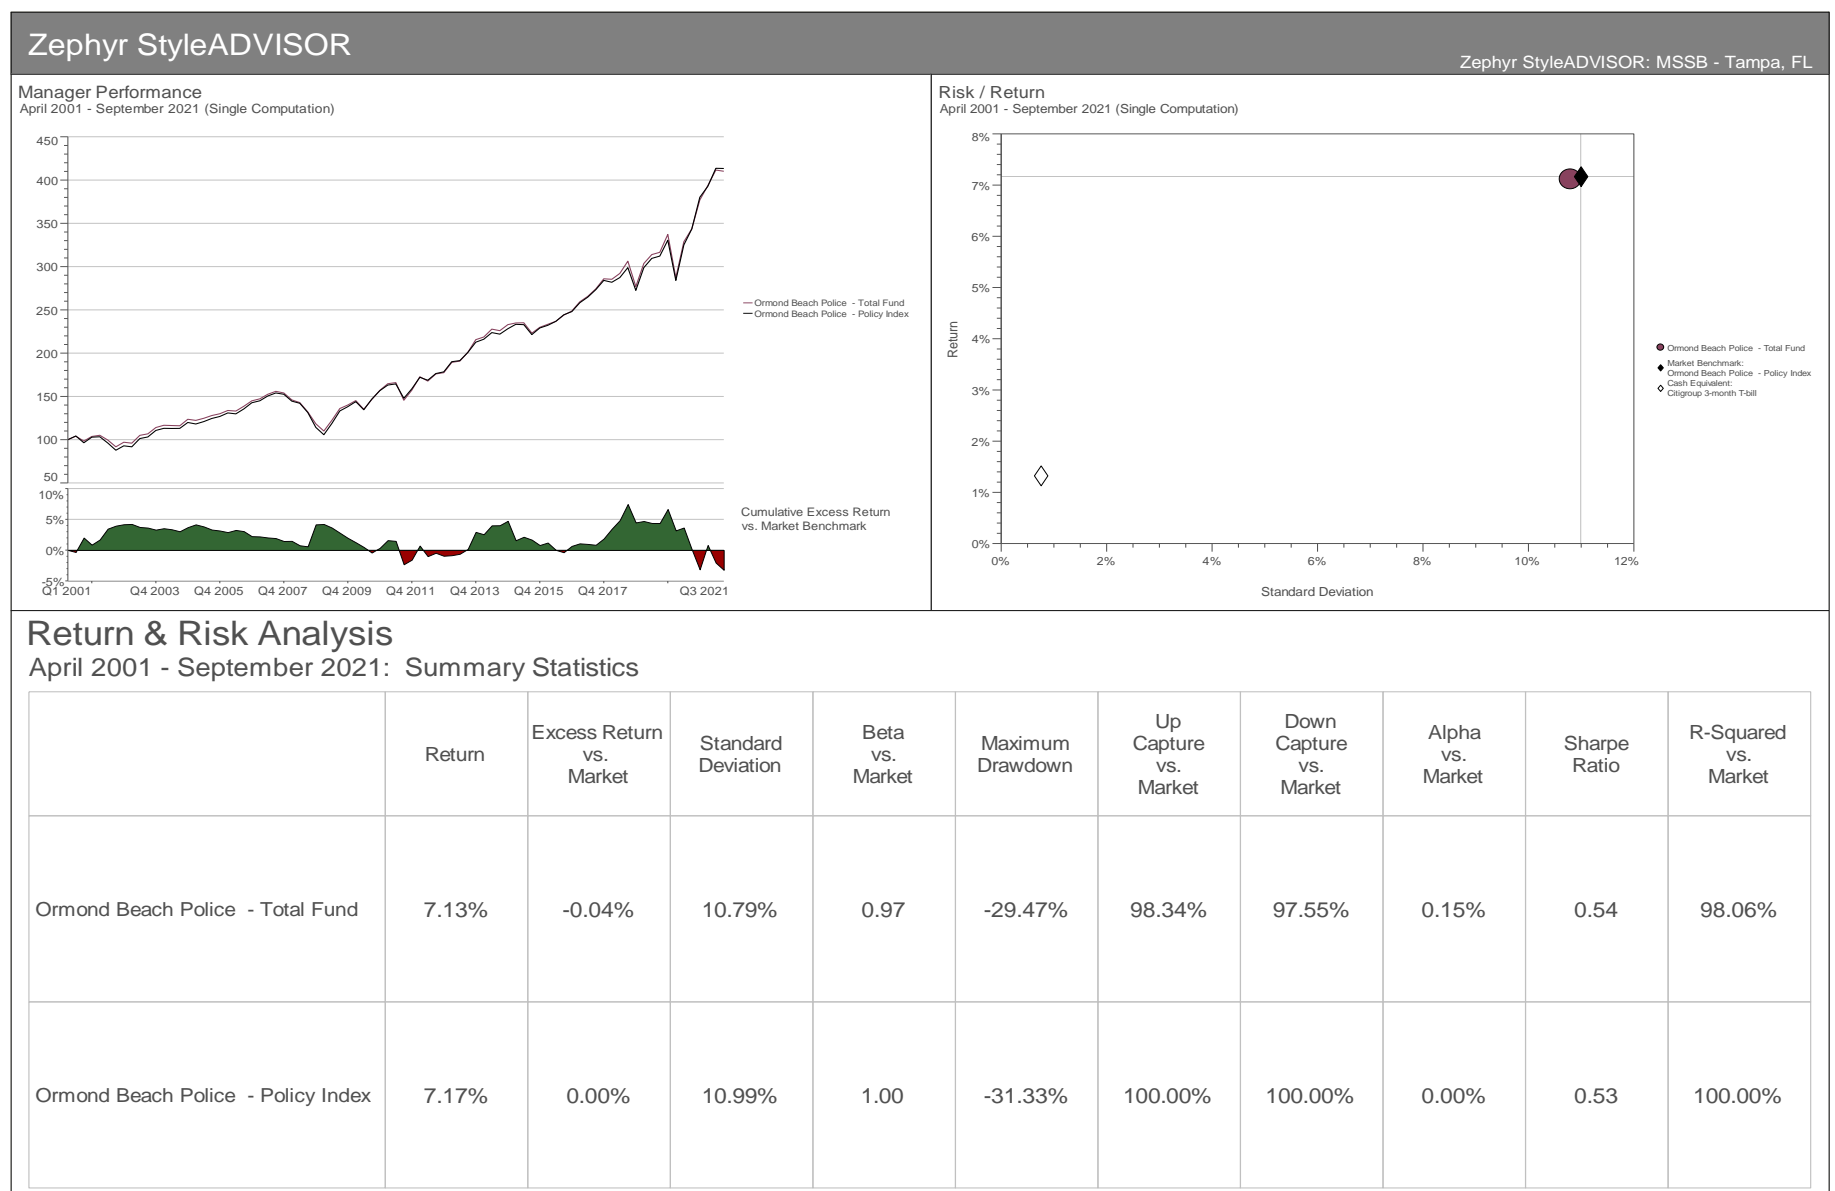

City of Ormond Beach Police Officers' Pension Plan

Risk / Return Analysis - Since Inception

as of September 30, 2021

The prices, quotes, or statistics contained herein have been obtained from sources believed to be reliable, however, its accuracy cannot be guaranteed. Past performance is not a guarantee of future results.