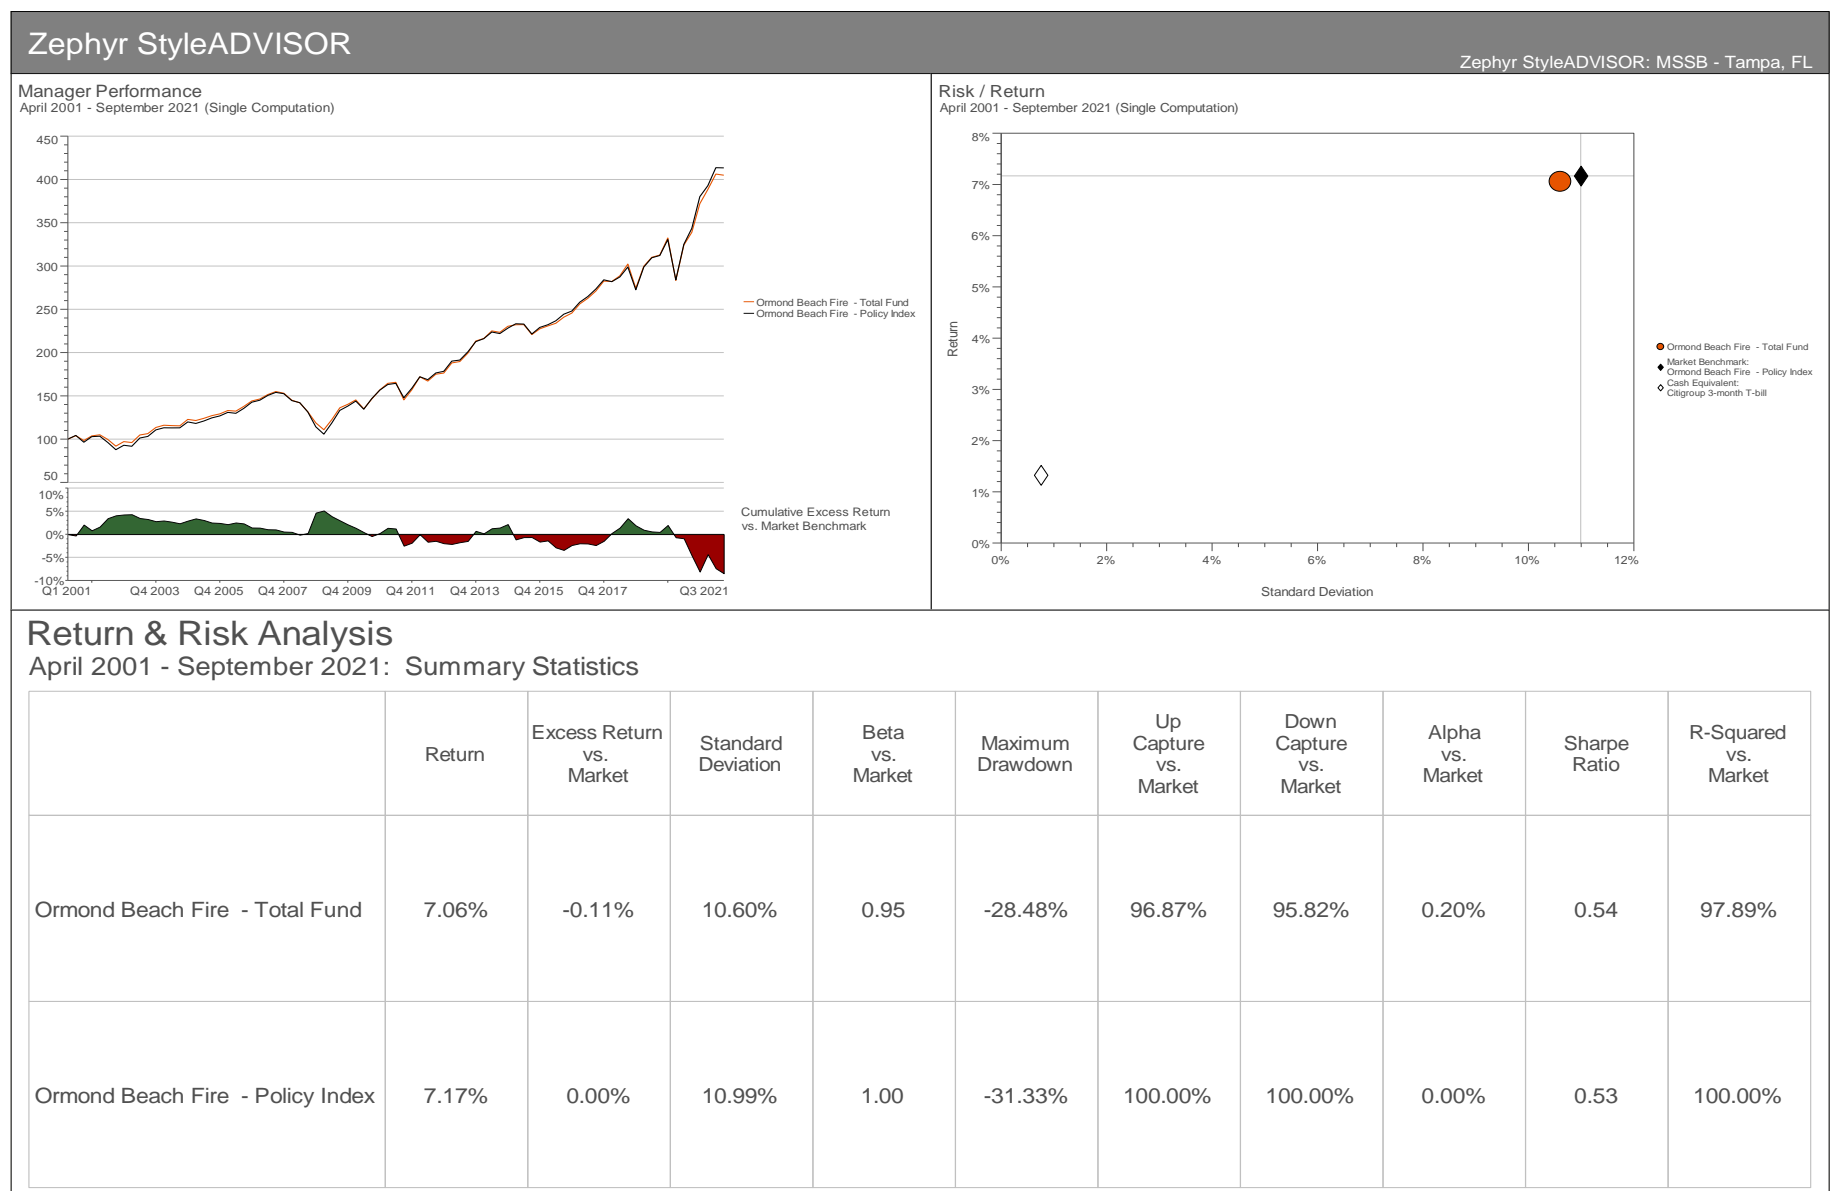

City of Ormond Beach Firefighters' Pension Plan

Risk / Return Analysis - Since Inception

as of September 30, 2021

The prices, quotes, or statistics contained herein have been obtained from sources believed to be reliable, however, its accuracy cannot be guaranteed. Past performance is not a guarantee of future results.